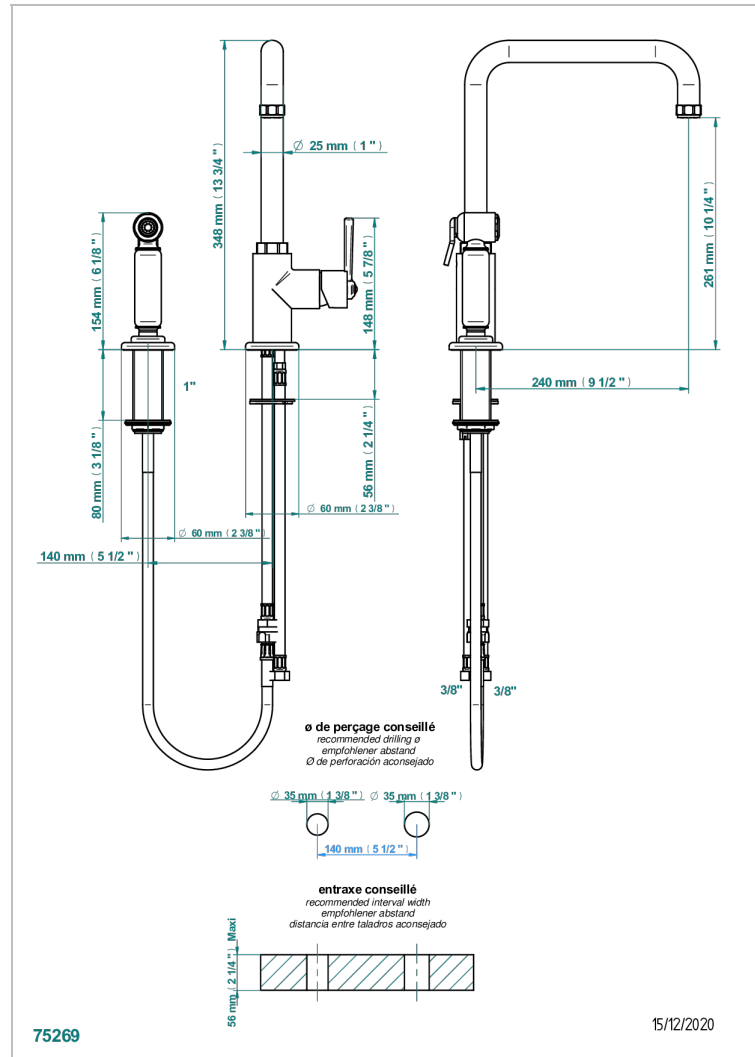

SAINT-GERMAIN WITH LEVER

G7D-6181N/D

Single lever sink mixer with swivel spout and side spray

CHARACTERISTIC

- Saint-germain with lever
- Single lever sink mixer with swivel spout and side spray

AVAILABLE FINITIONS

Antique nickel - H28
Black ceram - D30
Blush PVD - H62
Brass color PVD - H49
Brown bronze color PVD - F33
Gold color PVD - H52

Graphite PVD - H64
Lacquered light bronze - D01
Matt Umber PVD - H67
Matt blush PVD - H60
Matt brass color PVD - H50
Matt brown bronze color PVD - F34