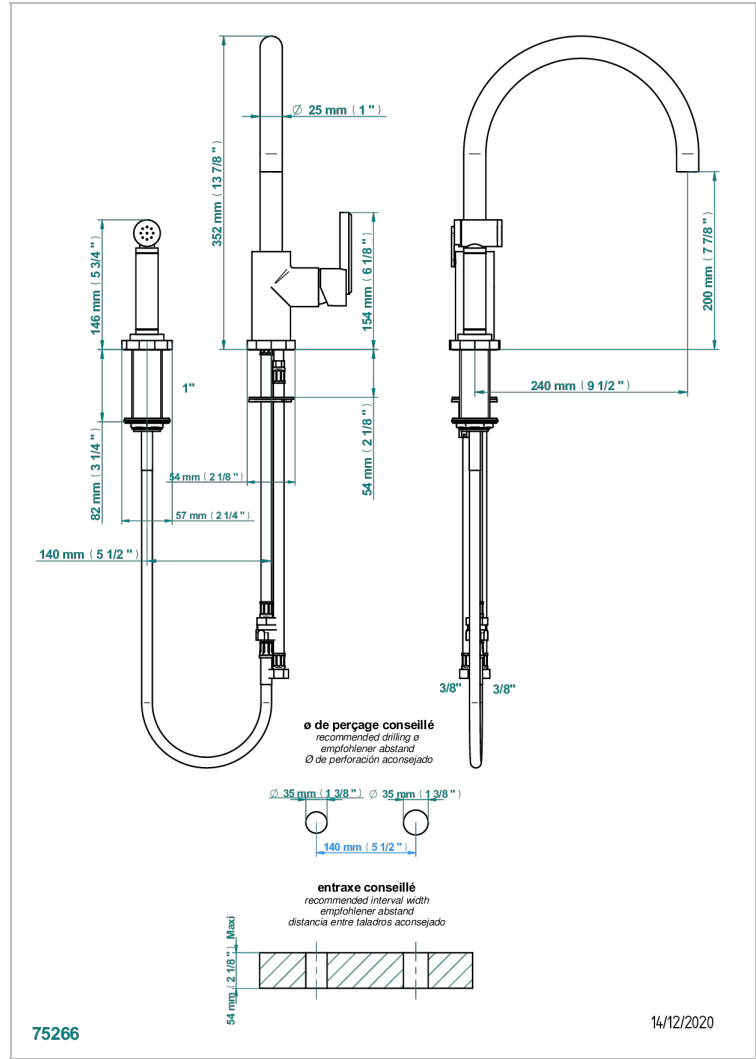

LES ONDES WITH LEVER

G8B-6181N/D

Single lever sink mixer with swivel spout and side spray

CHARACTERISTIC

- Les Ondes with lever
- Single lever sink mixer with swivel spout and side spray

AVAILABLE FINITIONS

Antique nickel - H28
Black ceram - D30
Blush PVD - H62
Brass color PVD - H49
Brown bronze color PVD - F33
Gold color PVD - H52

Graphite PVD - H64
Lacquered light bronze - D01
Matt Umber PVD - H67
Matt blush PVD - H60
Matt brass color PVD - H50
Matt brown bronze color PVD - F34