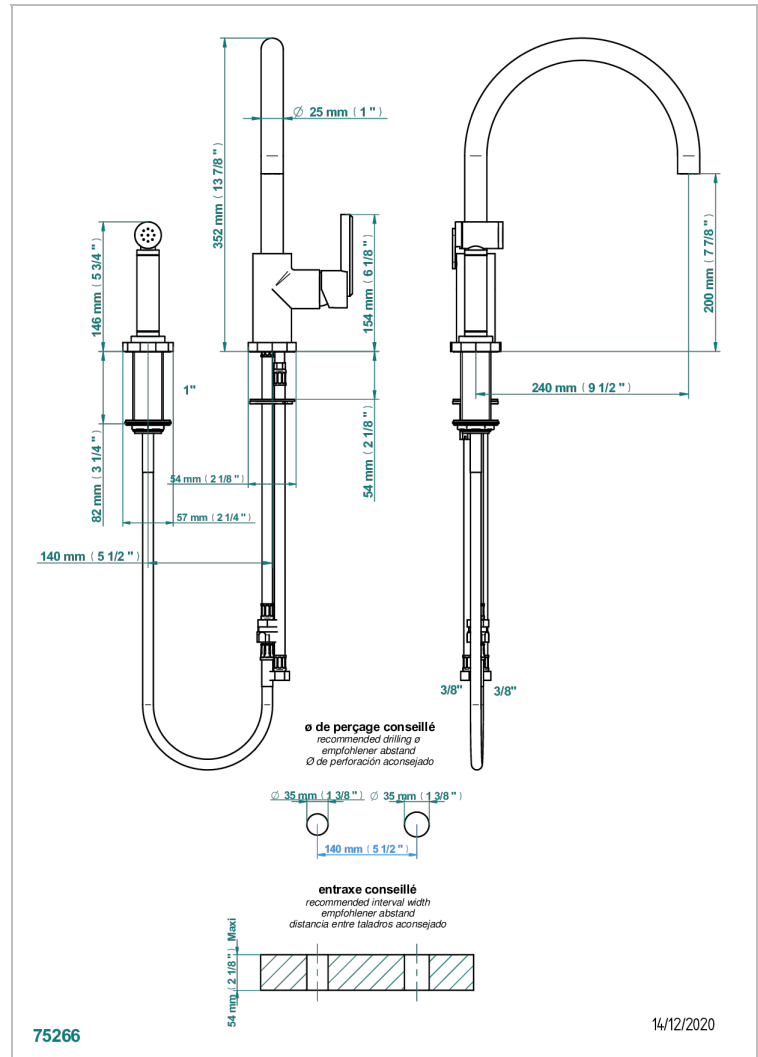

LES ONDES WITH LEVER

G8B-6181N/D

Single lever sink mixer with swivel spout and side spray

THG[®]
PARIS

CHARACTERISTIC

- Les Ondes with lever
- Single lever sink mixer with swivel spout and side spray

AVAILABLE FINITIONS

Antique nickel - H28
Black ceram - D30
Blush PVD - H62
Brass color PVD - H49
Brown bronze color PVD - F33
Gold color PVD - H52

Graphite PVD - H64
Lacquered light bronze - D01
Matt Umber PVD - H67
Matt blush PVD - H60
Matt brass color PVD - H50
Matt brown bronze color PVD - F34