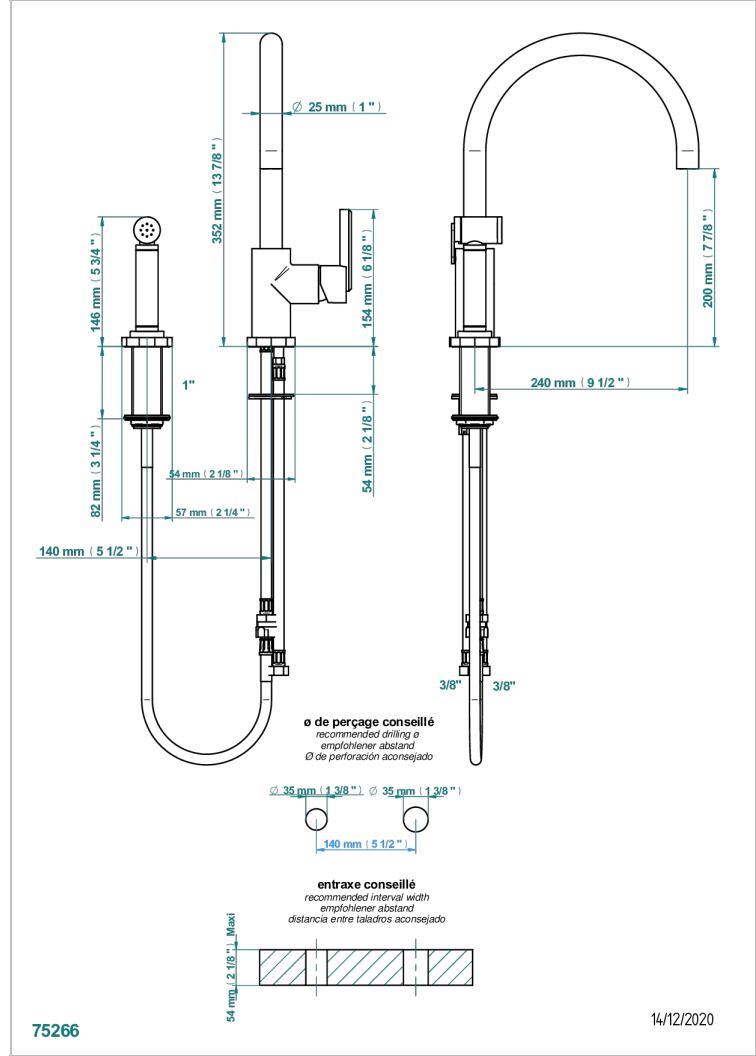

# LES ONDES

G8A-6181N/D

Single lever sink mixer with swivel spout and side spray

## CHARACTERISTIC

- Les Ondes
- Single lever sink mixer with swivel spout and side spray

## AVAILABLE FINITIONS

Antique nickel - H28  
Black ceram - D30  
Blush PVD - H62  
Brass color PVD - H49  
Brown bronze color PVD - F33  
Gold color PVD - H52

Graphite PVD - H64  
Lacquered light bronze - D01  
Matt Umber PVD - H67  
Matt blush PVD - H60  
Matt brass color PVD - H50  
Matt brown bronze color PVD - F34