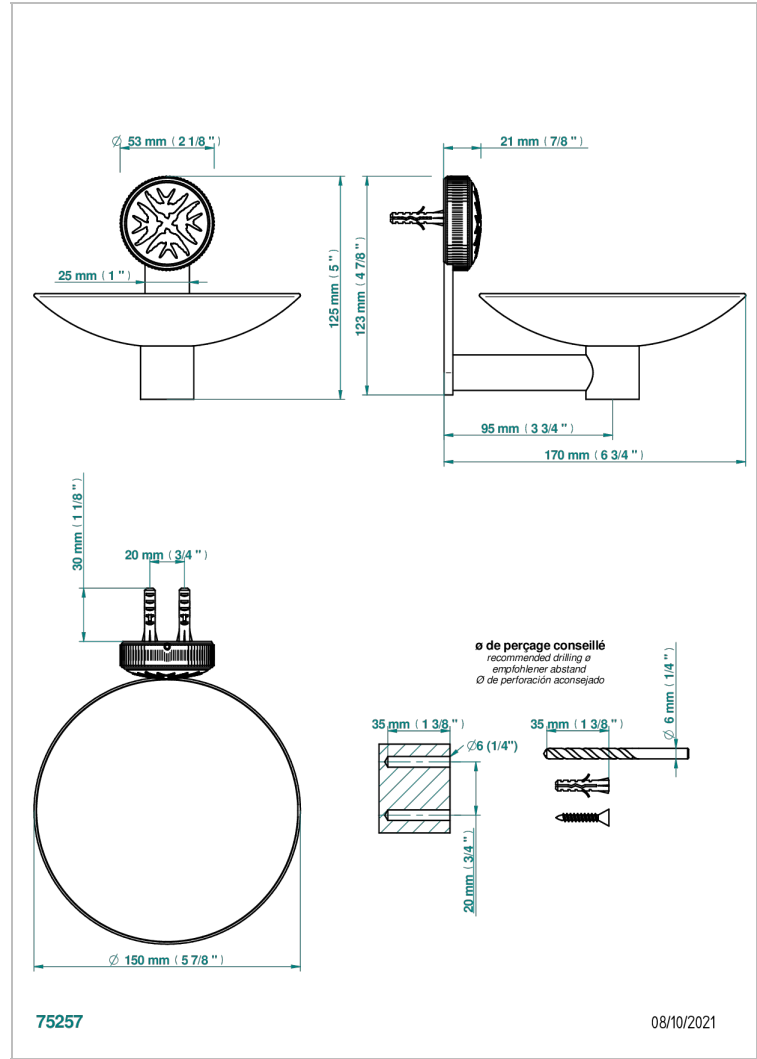

HIRONDELLES

A4J-546GM

Soap dish, wall mounted, 6" diameter

CHARACTERISTIC

- Hirondelles
- Soap dish, wall mounted, 6" diameter

AVAILABLE FINITIONS

Black ceram - D30
Blush PVD - H62
Brass color PVD - H49
Brown bronze color PVD - F33
Chrome polished - A02
Copper antique matt, coated - H07