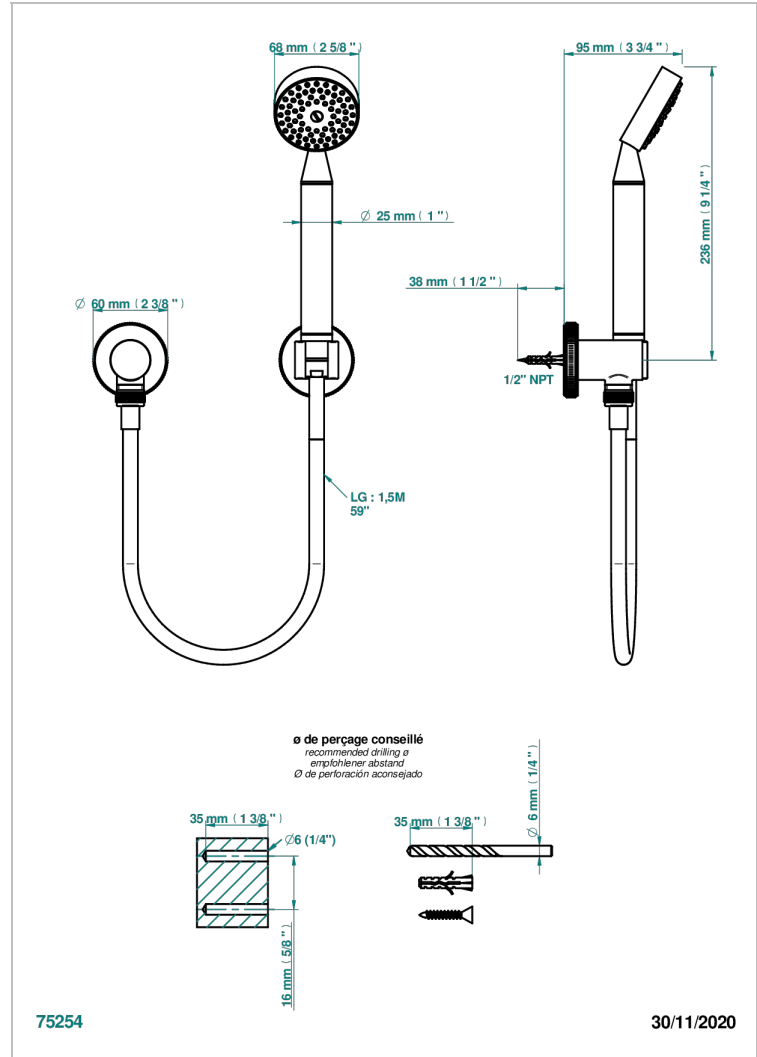

# HIRONDELLES GOLD STAMPED

A4L-52/US

Wall mounted handshower with separate fixed hook

## CHARACTERISTIC

- Hironnelles Gold stamped
- Wall mounted handshower with separate fixed hook