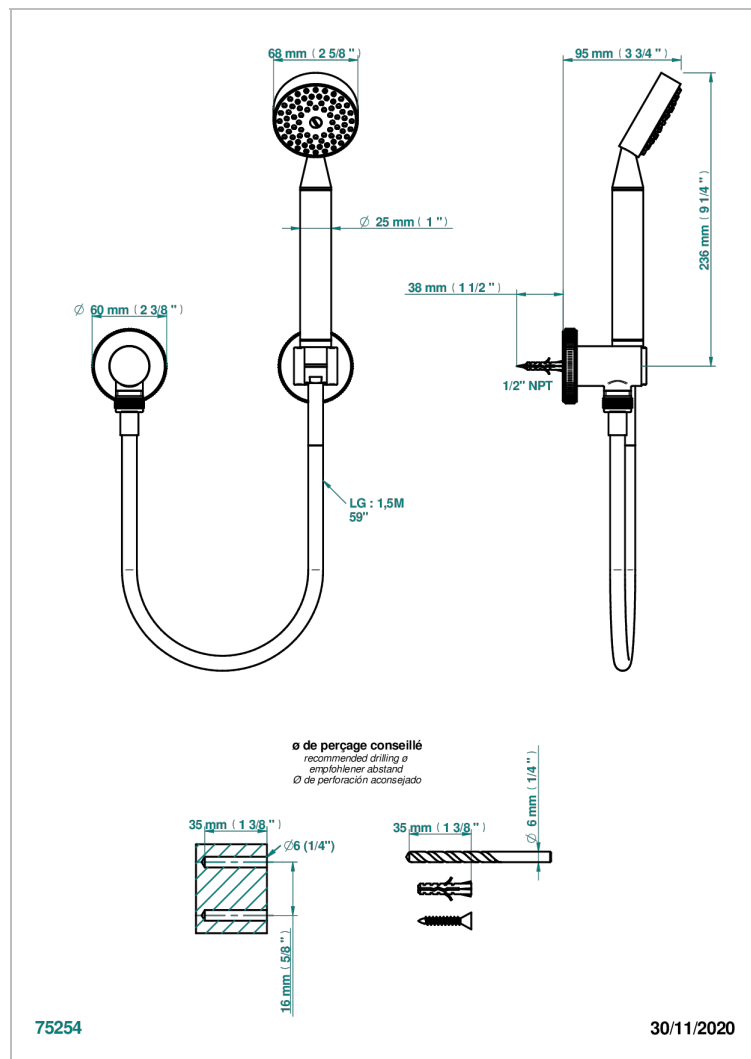

HIRONDELLES PLATINUM STAMPED

A4K-52/US

Wall mounted handshower with separate fixed hook

CHARACTERISTIC

- Hironnelles Platinum stamped
- Wall mounted handshower with separate fixed hook

AVAILABLE FINITIONS

Black ceram - D30
Blush PVD - H62
Brass color PVD - H49
Brown bronze color PVD - F33
Chrome polished - A02
Copper antique matt, coated - H07

Matt nickel (American satin) - C01
Matt nickel color PVD - H56
Nickel antique / Sovereign - H28
Nickel color PVD - H55
Nickel polished - B01
Soft gold - F30

Soft matt gold - F31
Umber PVD - H66