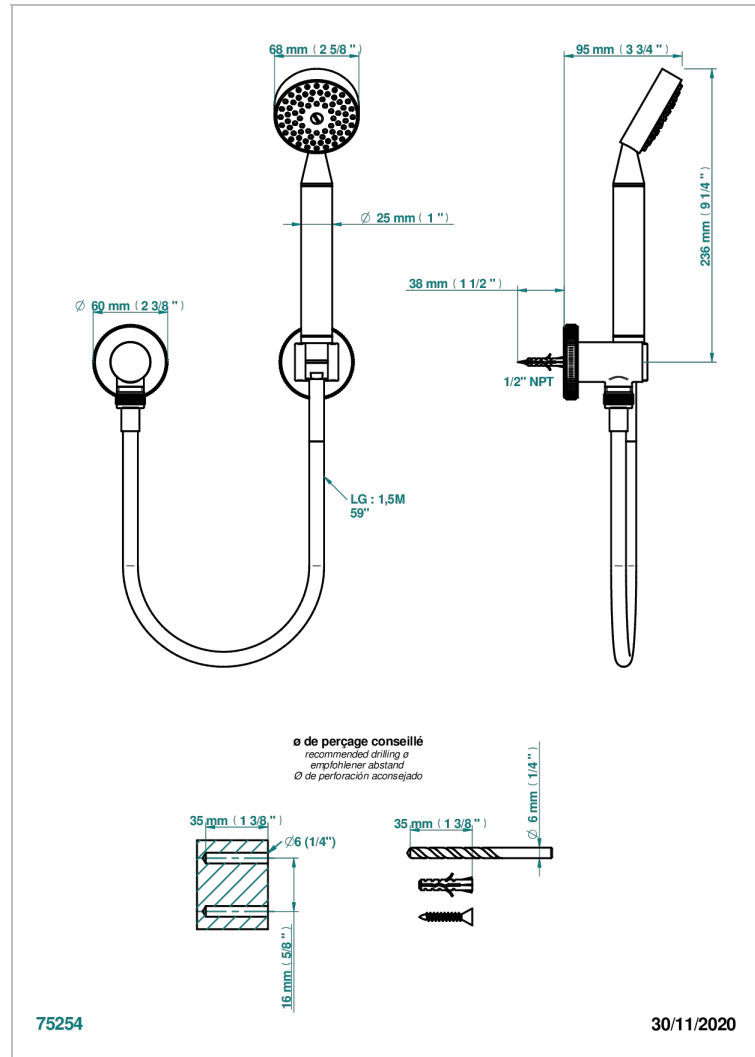

HIRONDELLES

A4J-52/US

Wall mounted handshower with separate fixed hook

CHARACTERISTIC

- Hironnelles
- Wall mounted handshower with separate fixed hook

AVAILABLE FINITIONS

Black ceram - D30
Blush PVD - H62
Brass color PVD - H49
Brown bronze color PVD - F33
Chrome polished - A02
Copper antique matt, coated - H07

Matt nickel (American satin) - C01
Matt nickel color PVD - H56
Nickel antique / Sovereign - H28
Nickel color PVD - H55
Nickel polished - B01
Soft gold - F30

Soft matt gold - F31
Umber PVD - H66