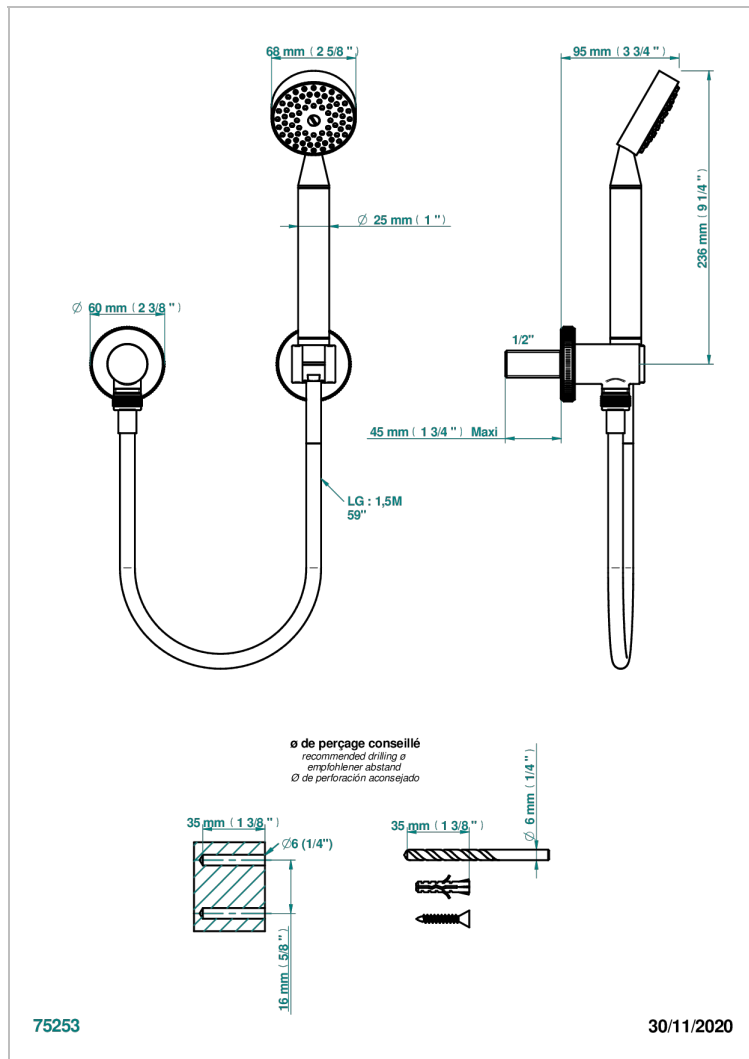

# HIRONDELLES GOLD STAMPED

A4L-52

Wall mounted stylised handshower, hose, fix hook and elbow

## CHARACTERISTIC

- Hironnelles Gold stamped
- Wall mounted stylised handshower, hose, fix hook and elbow

## AVAILABLE FINITIONS

Antique nickel - H28  
 Black ceram - D30  
 Blush PVD - H62  
 Brass color PVD - H49  
 Brown bronze color PVD - F33  
 Gold color PVD - H52

Graphite PVD - H64  
 Lacquered light bronze - D01  
 Matt Umber PVD - H67  
 Matt blush PVD - H60  
 Matt brass color PVD - H50  
 Matt brown bronze color PVD - F34

Umber PVD - H66  
 Varnished matt antique red copper  
 (color finish) - H07