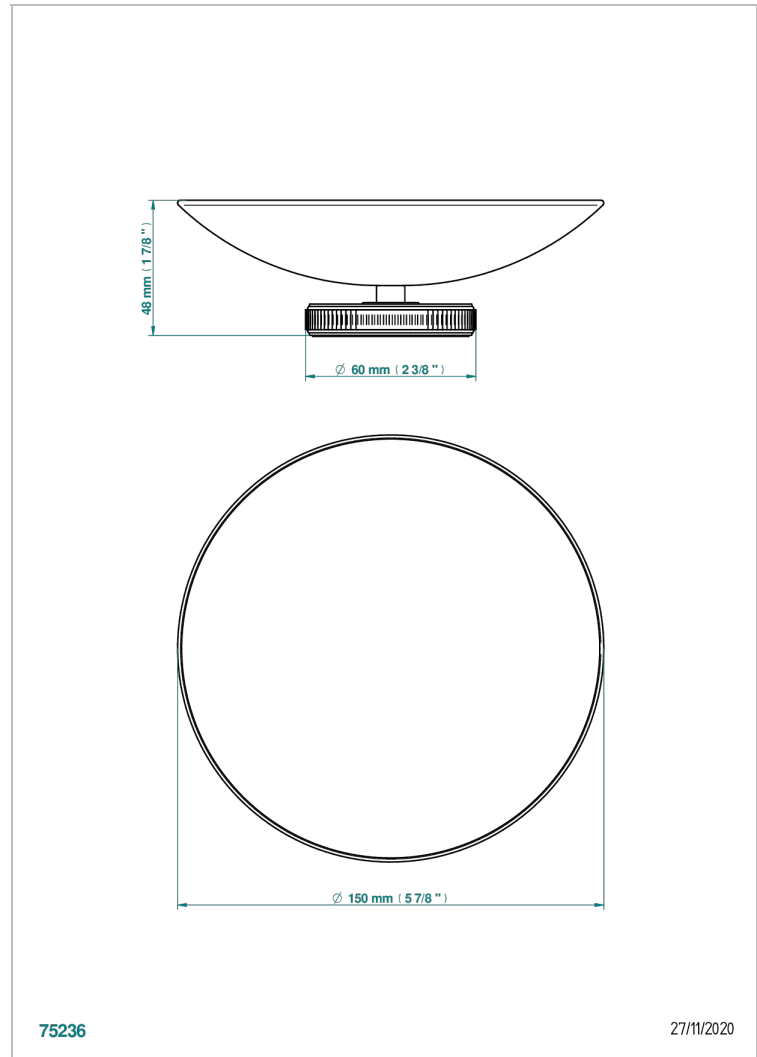

HIRONDELLES GOLD STAMPED

A4L-544GM

Soap dish, freestanding , 6" diameter

THG[®]
PARIS

CHARACTERISTIC

- Hironnelles Gold stamped
- Soap dish, freestanding , 6" diameter

AVAILABLE FINITIONS

Black ceram - D30
Blush PVD - H62
Brass color PVD - H49
Brown bronze color PVD - F33
Chrome polished - A02
Copper antique matt, coated - H07