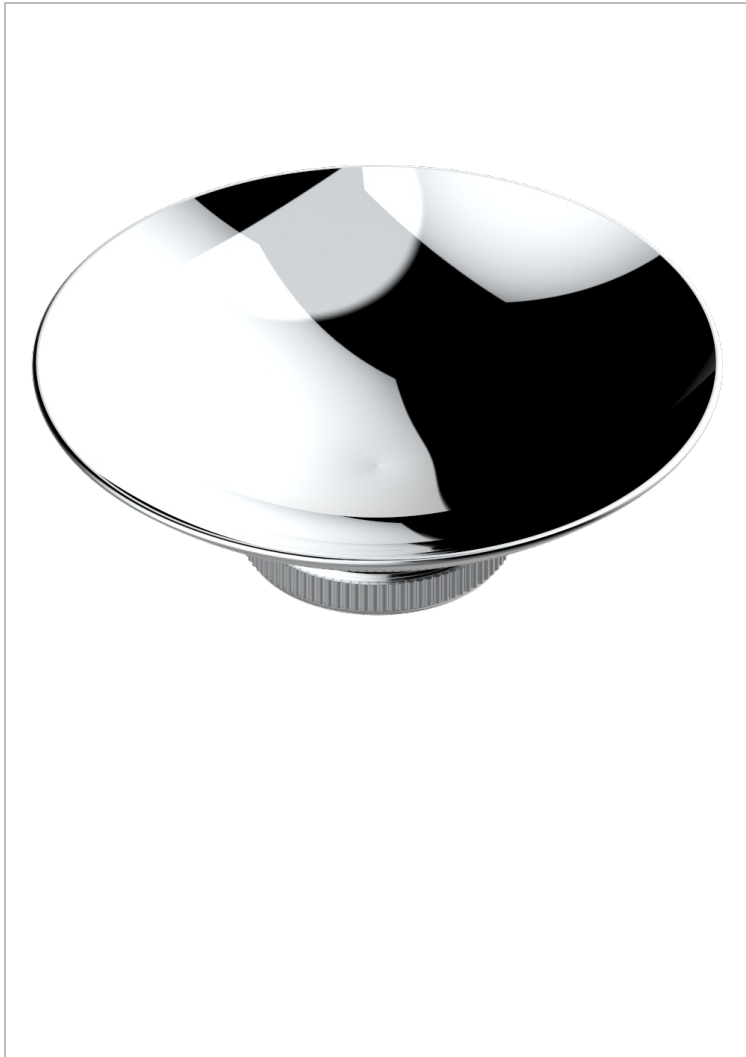

HIRONDELLES GOLD STAMPED

A4L-544GM

Soap dish, freestanding , 6" diameter

THG[®]
PARIS

CHARACTERISTIC

- Hironnelles Gold stamped
- Soap dish, freestanding , 6" diameter

AVAILABLE FINITIONS

Black ceram - D30
Blush PVD - H62
Brass color PVD - H49
Brown bronze color PVD - F33
Chrome polished - A02
Copper antique matt, coated - H07

Gold color PVD - H52
Gold mat - F07
Gold polished - F01
Graphite PVD - H64
Light coated bronze - D01
Matt Umber PVD - H67

Matt blush PVD - H60
Matt brass color PVD - H50
Matt brown bronze color PVD - F34
Matt chrome (American satin) - C02
Matt gold color PVD - H53
Matt graphite PVD - H65

Matt nickel (American satin) - C01
Matt nickel color PVD - H56
Nickel antique / Sovereign - H28
Nickel color PVD - H55
Nickel polished - B01
Soft gold - F30

Soft matt gold - F31
Umber PVD - H66