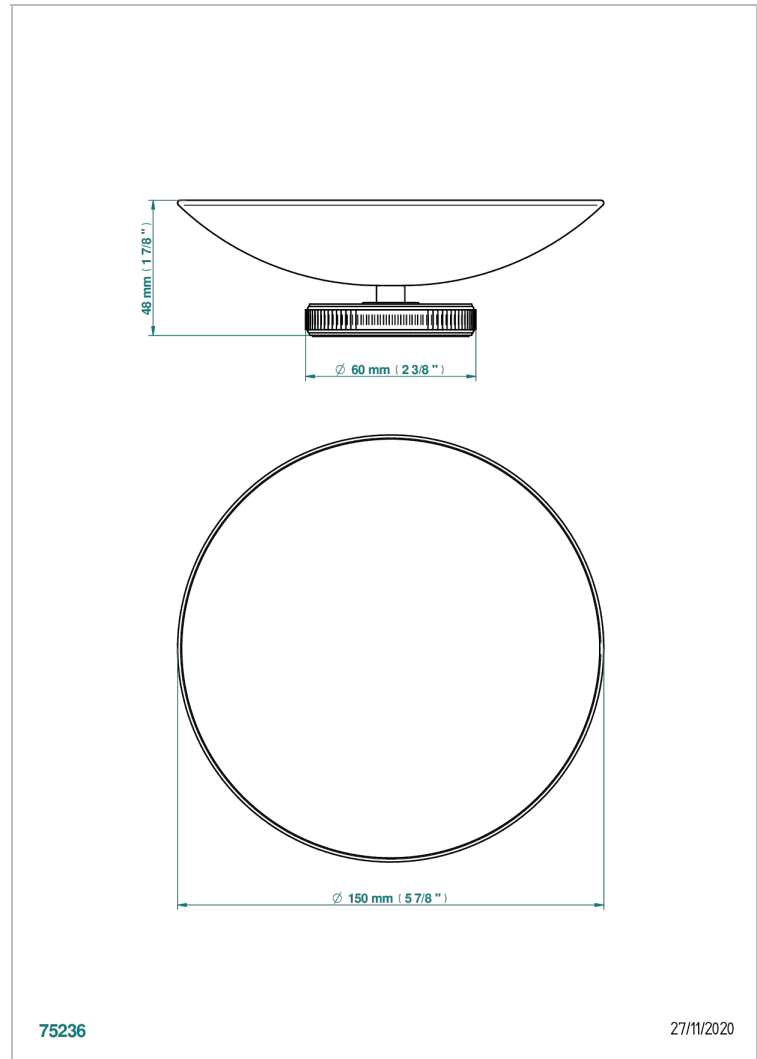

# HIRONDELLES

A4J-544GM

Soap dish, freestanding , 6" diameter

THG<sup>®</sup>  
PARIS

## CHARACTERISTIC

- Hirondelles
- Soap dish, freestanding , 6" diameter