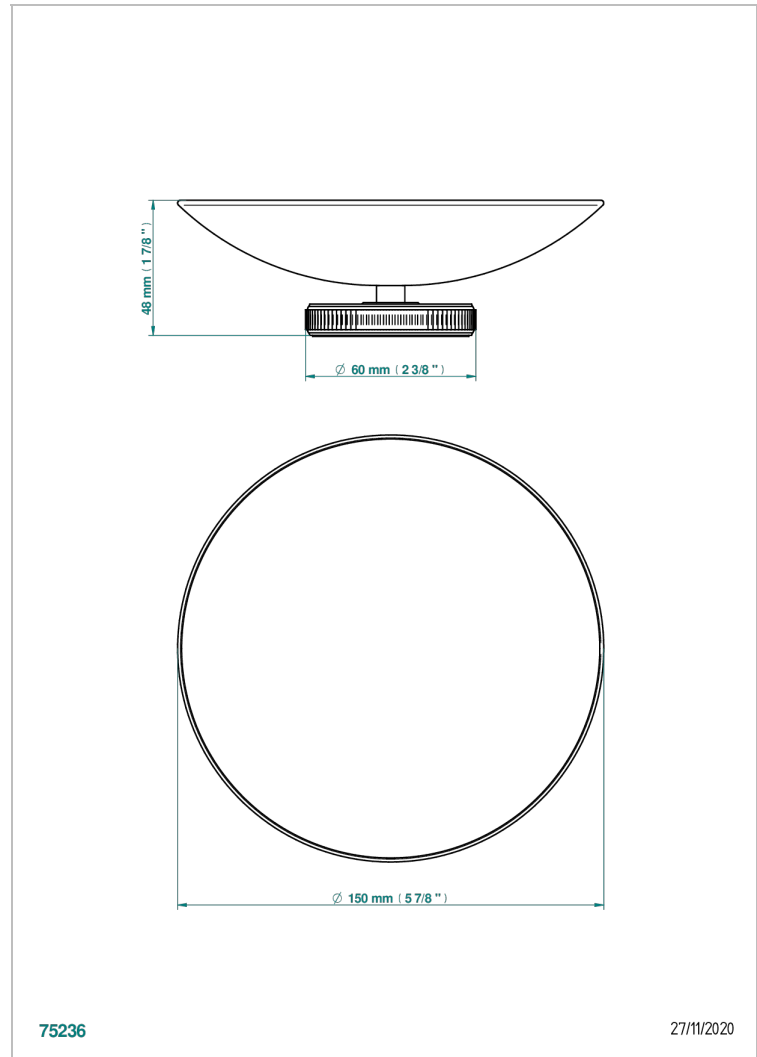

HIRONDELLES

A4J-544GM

Soap dish on stand, ø 150 mm

THG[®]
PARIS

CHARACTERISTIC

- Hirondelles
- Soap dish on stand, ø 150 mm

AVAILABLE FINITIONS

Antique nickel - H28
Black ceram - D30
Blush PVD - H62
Brass color PVD - H49
Brown bronze color PVD - F33
Gold color PVD - H52