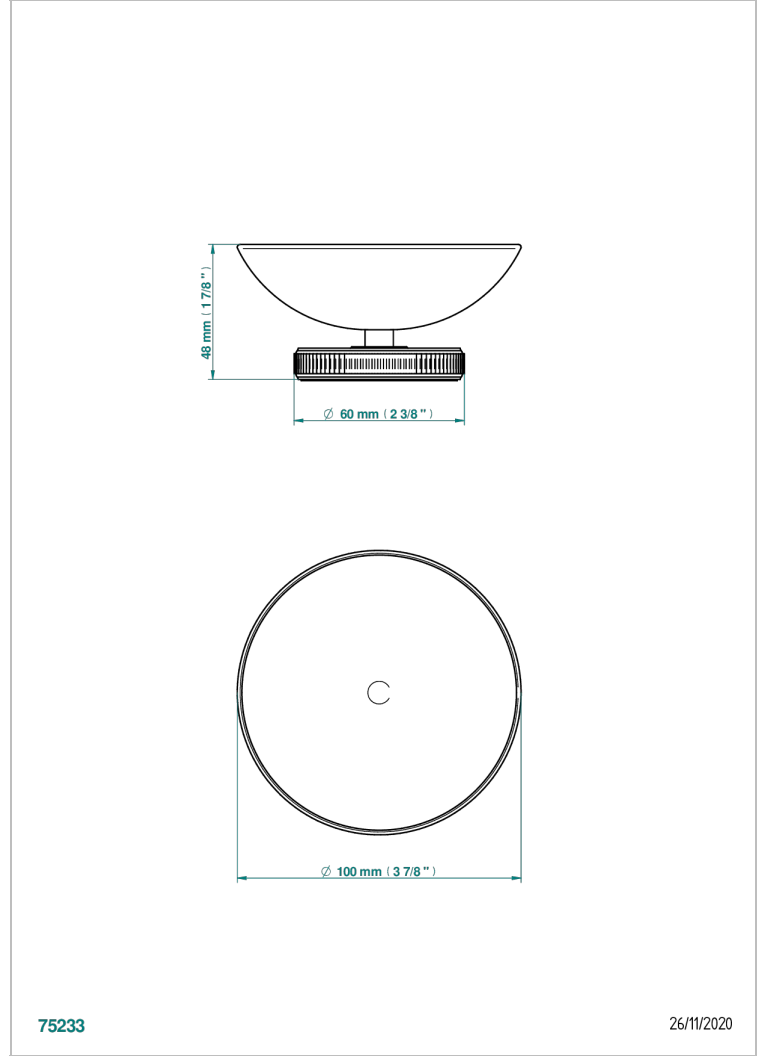

HIRONDELLES

A4J-544

Soap dish, freestanding , 4" diameter

CHARACTERISTIC

- Hirondelles
- Soap dish, freestanding , 4" diameter

AVAILABLE FINITIONS

Black ceram - D30
Blush PVD - H62
Brass color PVD - H49
Brown bronze color PVD - F33
Chrome polished - A02
Copper antique matt, coated - H07