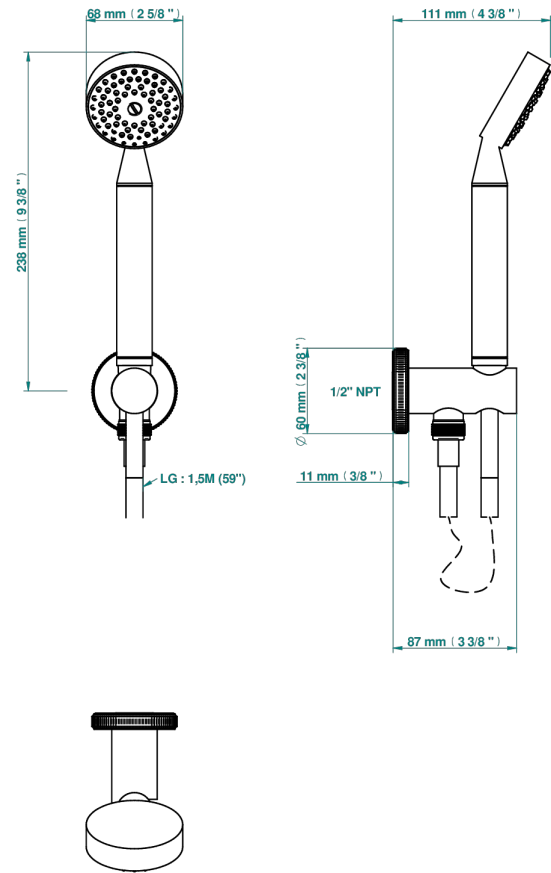

HIRONDELLES GOLD STAMPED

A4L-54/US

Wall mounted handshower with integrated fixed hook

THG[®]
PARIS

75231

26/11/2020

CHARACTERISTIC

- Hironnelles Gold stamped
- Wall mounted handshower with integrated fixed hook