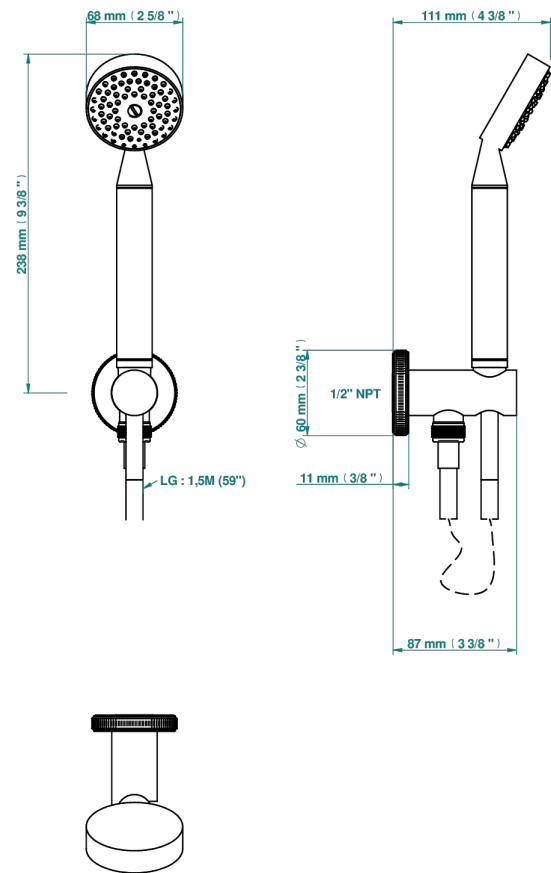

HIRONDELLES PLATINUM STAMPED

A4K-54/US

Wall mounted handshower with integrated fixed hook

THG[®]
PARIS

75231

26/11/2020

CHARACTERISTIC

- Hironnelles Platinum stamped
- Wall mounted handshower with integrated fixed hook