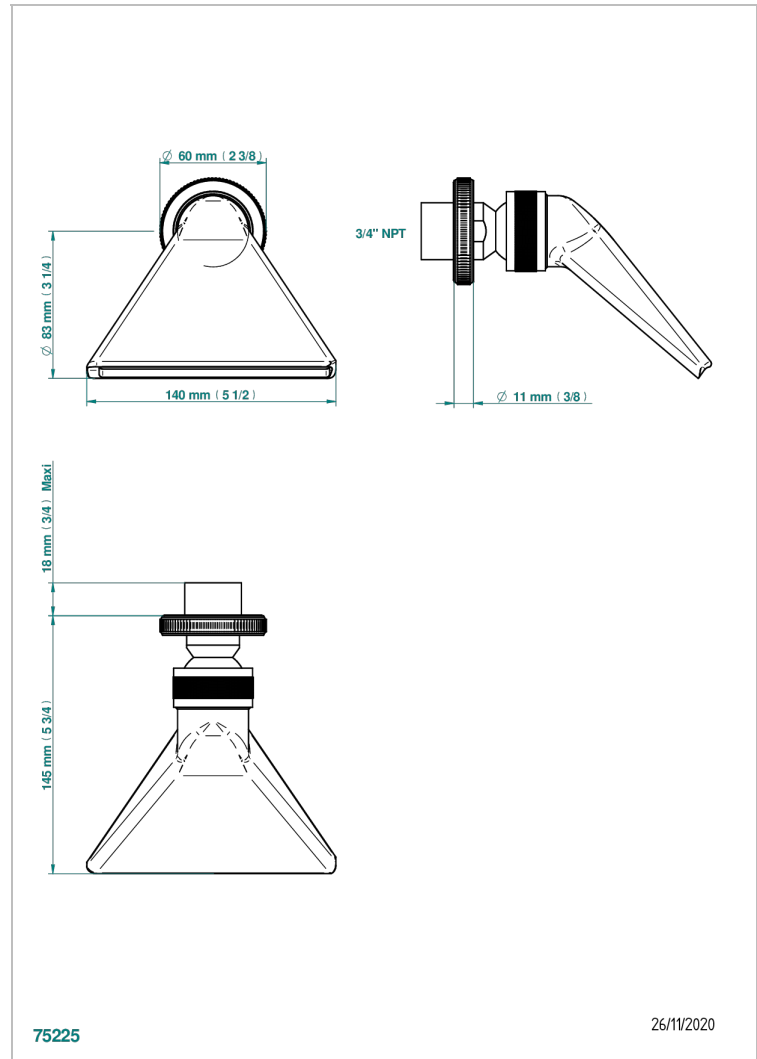

HIRONDELLES GOLD STAMPED

A4L-3640/US

Shower head, cast deluge with 3/4" connection

THG[®]
PARIS

CHARACTERISTIC

- Hironnelles Gold stamped
- Shower head, cast deluge with 3/4" connection

AVAILABLE FINITIONS

Black ceram - D30
Blush PVD - H62
Brass color PVD - H49
Brown bronze color PVD - F33
Chrome polished - A02
Copper antique matt, coated - H07