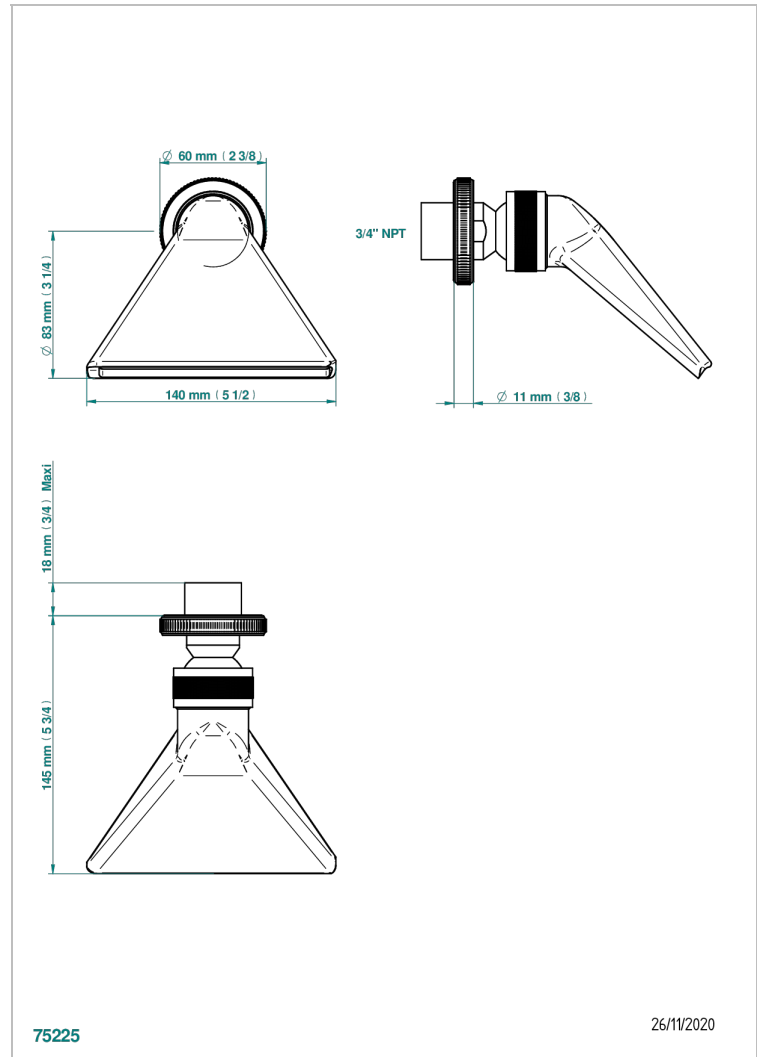

# HIRONDELLES PLATINUM STAMPED

A4K-3640/US

Shower head, cast deluge with 3/4" connection

THG<sup>®</sup>  
PARIS

## CHARACTERISTIC

- Hironnelles Platinum stamped
- Shower head, cast deluge with 3/4" connection