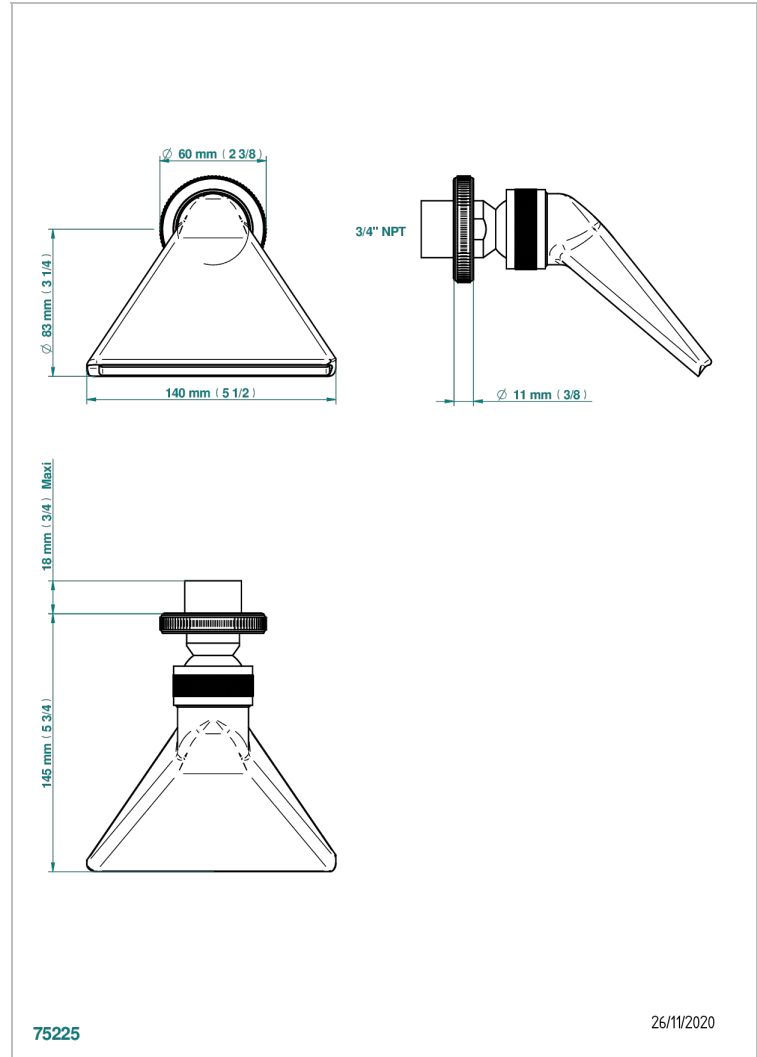

HIRONDELLES

A4J-3640/US

Shower head, cast deluge with 3/4" connection

THG[®]
PARIS

75225

26/11/2020

CHARACTERISTIC

- Hironnelles
- Shower head, cast deluge with 3/4" connection