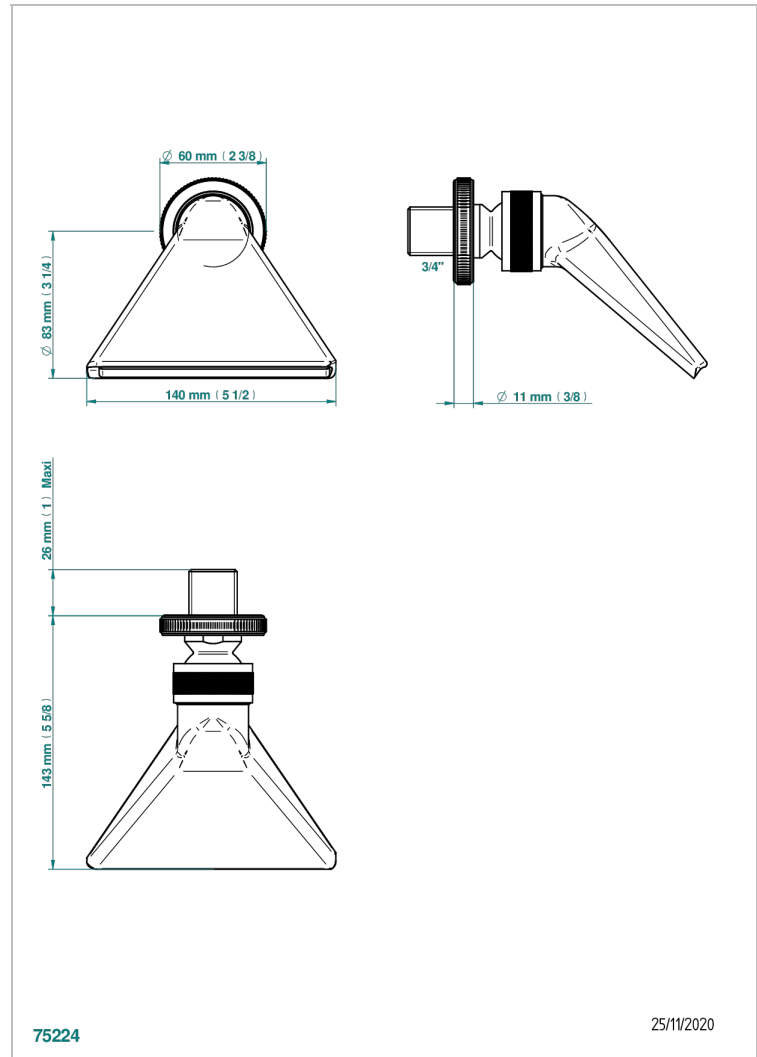

HIRONDELLES

A4J-3640

Sports shower head 3/4"

THG[®]
PARIS

75224

25/11/2020

CHARACTERISTIC

- Hironnelles
- Sports shower head 3/4"