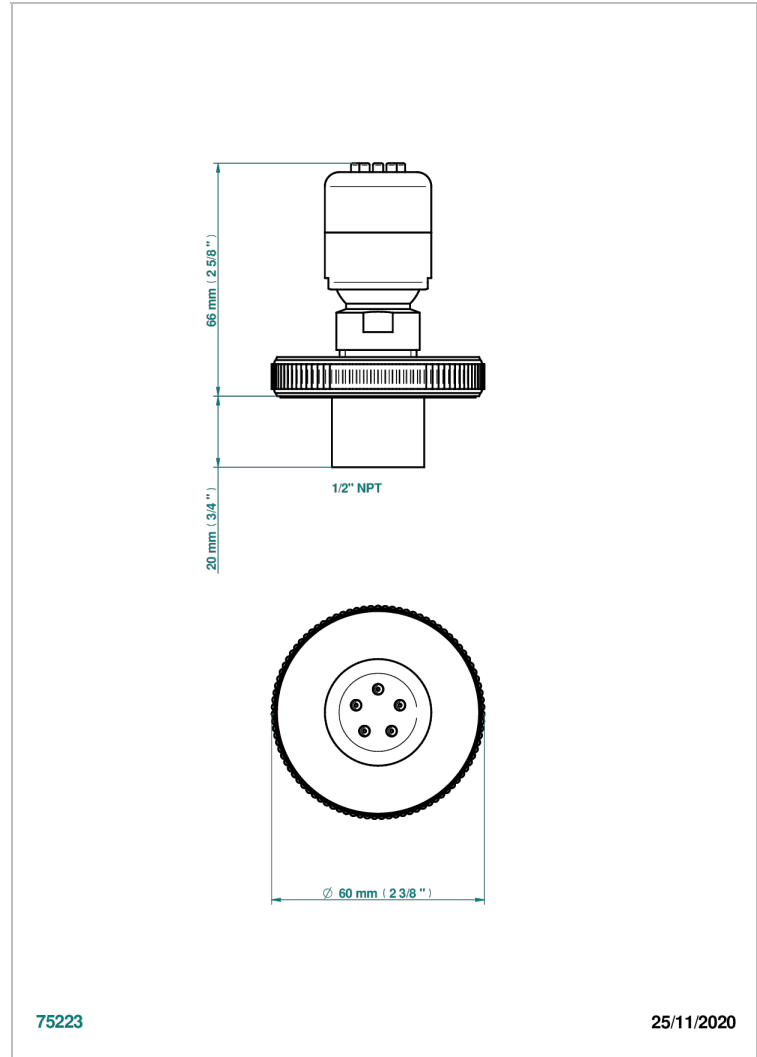

HIRONDELLES GOLD STAMPED

A4L-290/BUS

Body spray 1/2" with Easyclean system

THG[®]
PARIS

75223

25/11/2020

CHARACTERISTIC

- Hironnelles Gold stamped
- Body spray 1/2" with Easyclean system