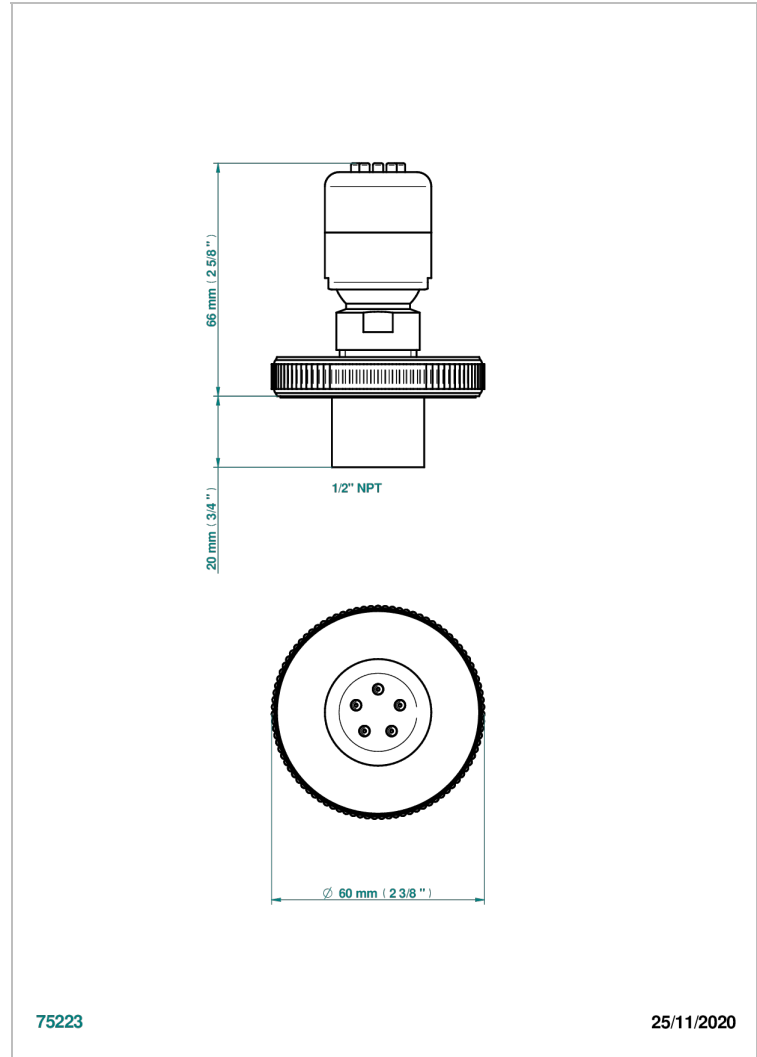

HIRONDELLES

A4J-290/BUS

Body spray 1/2" with Easyclean system

CHARACTERISTIC

- Hirondelles
- Body spray 1/2" with Easyclean system

AVAILABLE FINITIONS

Black ceram - D30
Blush PVD - H62
Brass color PVD - H49
Brown bronze color PVD - F33
Chrome polished - A02
Copper antique matt, coated - H07