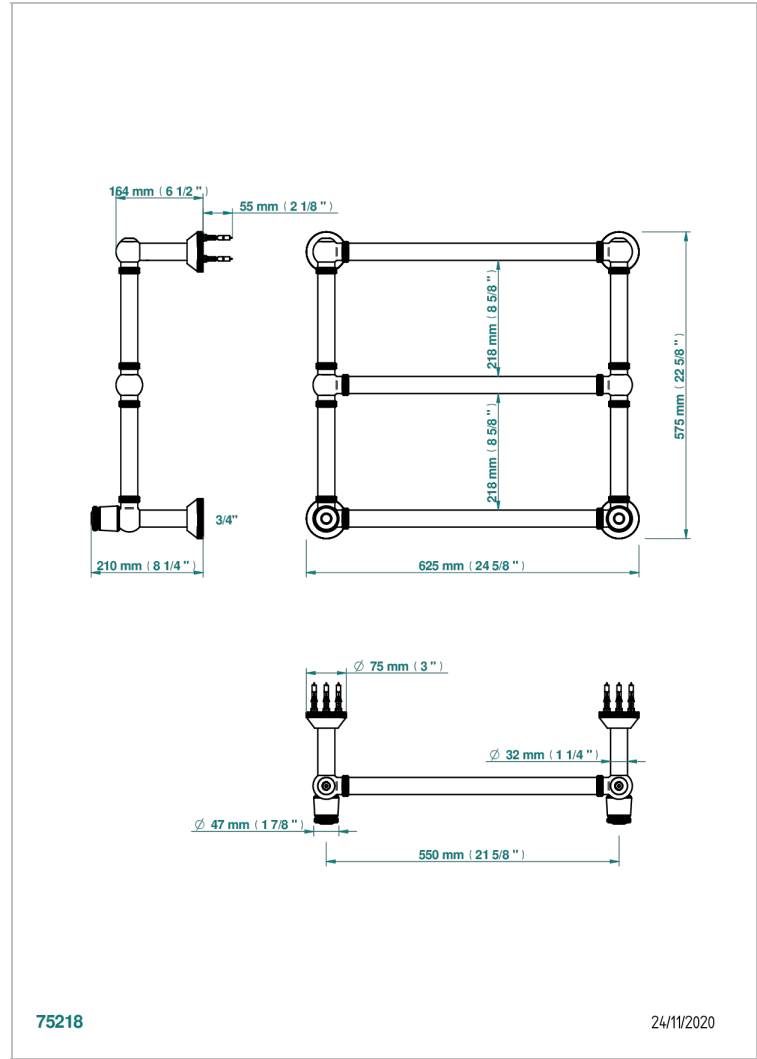

# CORVAIR PORTORO

U8H-TWK3H2

Traditional towel warmer with knurled ring, 3 rails, 623 mm x 573 mm, hydronic with 2 stylised handles

THG<sup>®</sup>  
PARIS

## CHARACTERISTIC

- Corvaair Portoro
- Traditional towel warmer with knurled ring, 3 rails, 623 mm x 573 mm, hydronic with 2 stylised handles

## TECHNICAL SPECS

- Pression : 0,5 bars < P < 3 bars (recommandée)
- Pressure : 7.25 psi < P < 43.5 psi (advised)
- Température eau maximale conseillée : 60°C
- Maximum water temperature advised: 140°F
- Hauteur minimale au sol (maximum height from the ground) : 60 cm (24")
- Puissance / Power : 64W à Delta T 30