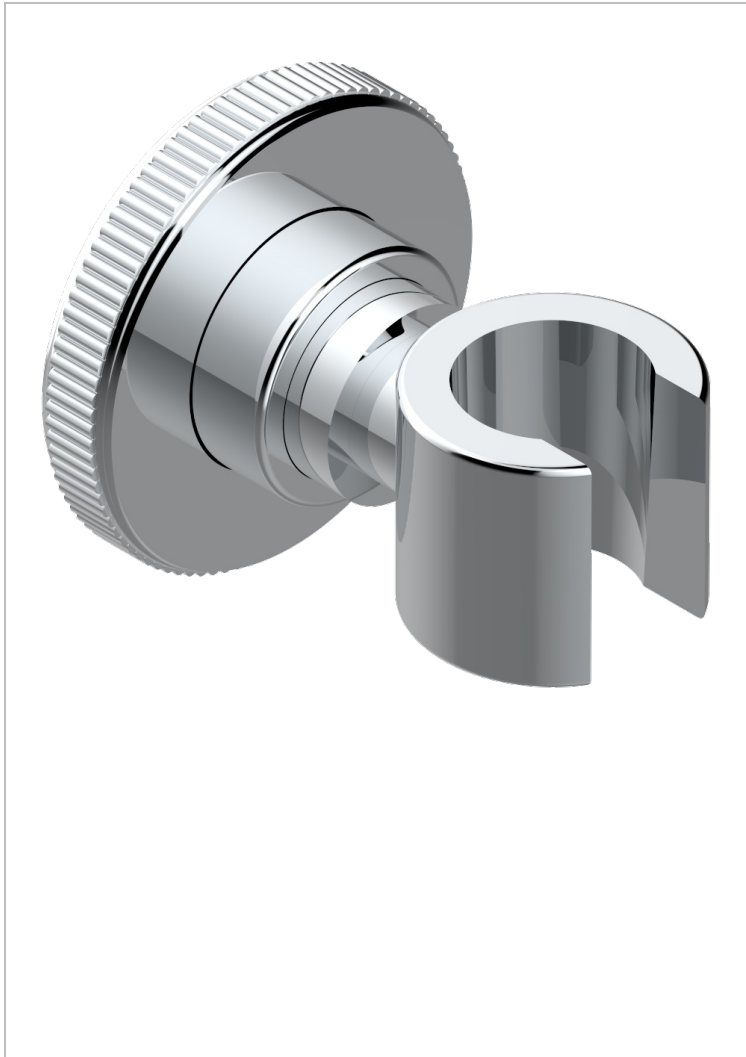

HIRONDELLES GOLD STAMPED

A4L-53F

Wall mounted fixed support bracket for handshower

THG[®]
PARIS

CHARACTERISTIC

- Hironnelles Gold stamped
- Wall mounted fixed support bracket for handshower

AVAILABLE FINITIONS

Black ceram - D30
Blush PVD - H62
Brass color PVD - H49
Brown bronze color PVD - F33
Chrome polished - A02
Copper antique matt, coated - H07

Gold color PVD - H52
Gold mat - F07
Gold polished - F01
Graphite PVD - H64
Light coated bronze - D01
Matt Umber PVD - H67

Matt blush PVD - H60
Matt brass color PVD - H50
Matt brown bronze color PVD - F34
Matt chrome (American satin) - C02
Matt gold color PVD - H53
Matt graphite PVD - H65

Matt nickel (American satin) - C01
Matt nickel color PVD - H56
Nickel antique / Sovereign - H28
Nickel color PVD - H55
Nickel polished - B01
Soft gold - F30