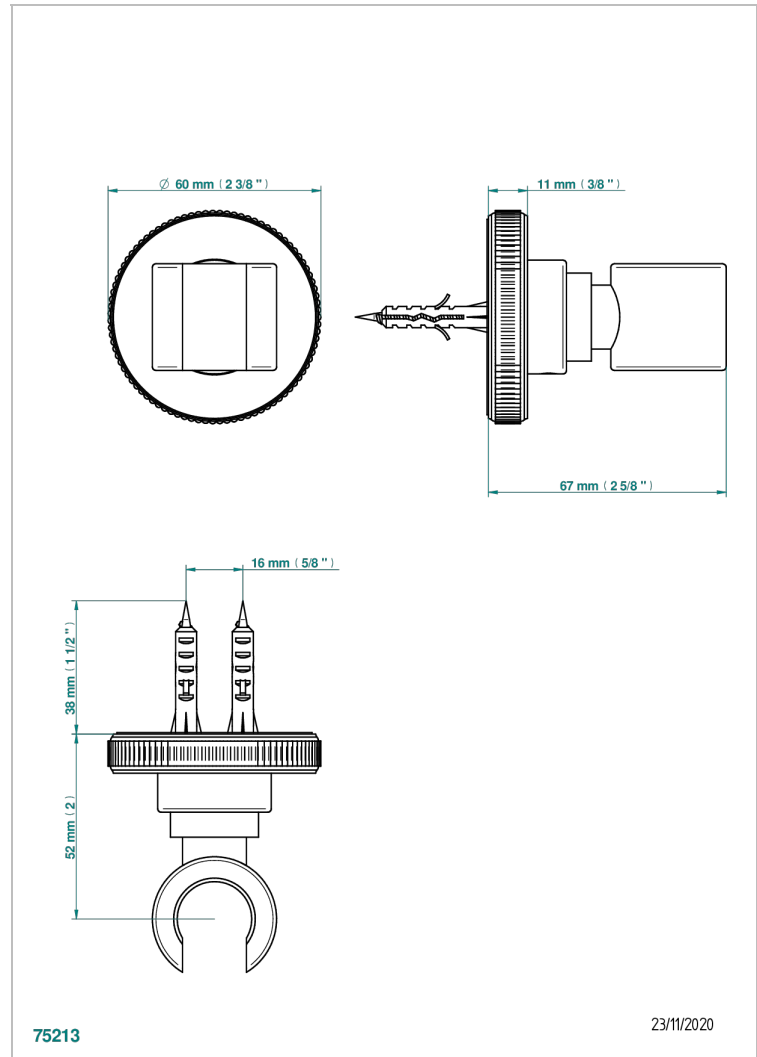

HIRONDELLES GOLD STAMPED

A4L-53F

Wall mounted fixed support bracket for handshower

THG[®]
PARIS

CHARACTERISTIC

- Hironnelles Gold stamped
- Wall mounted fixed support bracket for handshower

AVAILABLE FINITIONS