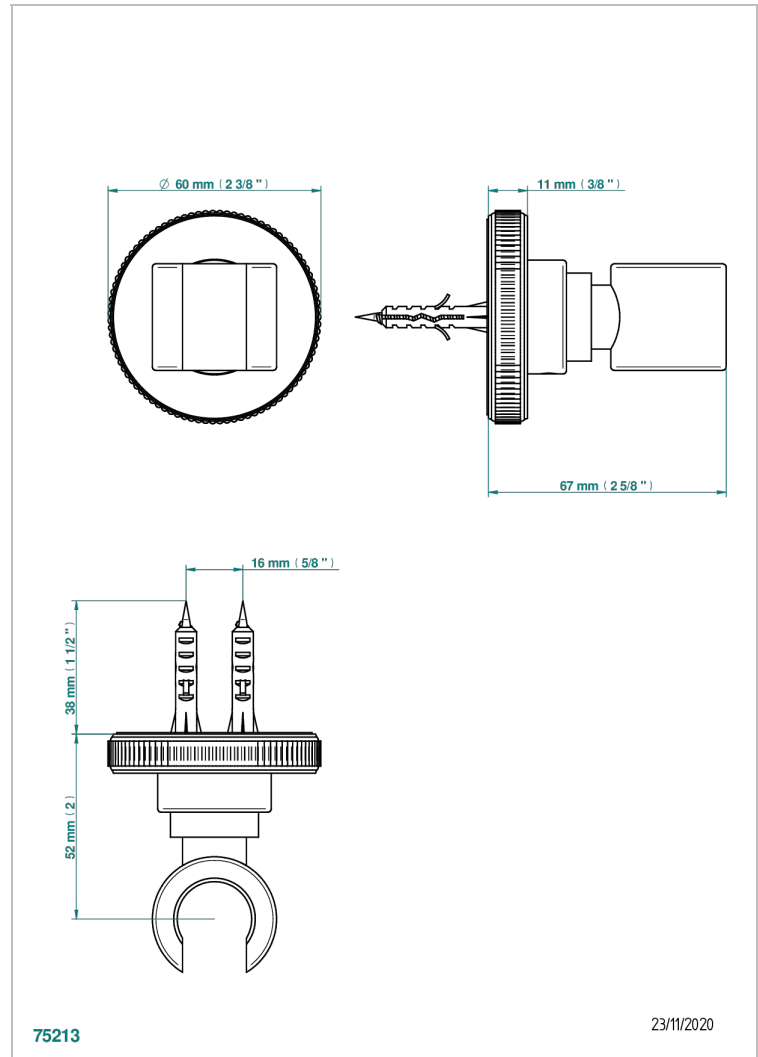

HIRONDELLES PLATINUM STAMPED

A4K-53F

Wall mounted fixed support bracket for handshower

THG[®]
PARIS

CHARACTERISTIC

- Hironnelles Platinum stamped
- Wall mounted fixed support bracket for handshower

AVAILABLE FINITIONS