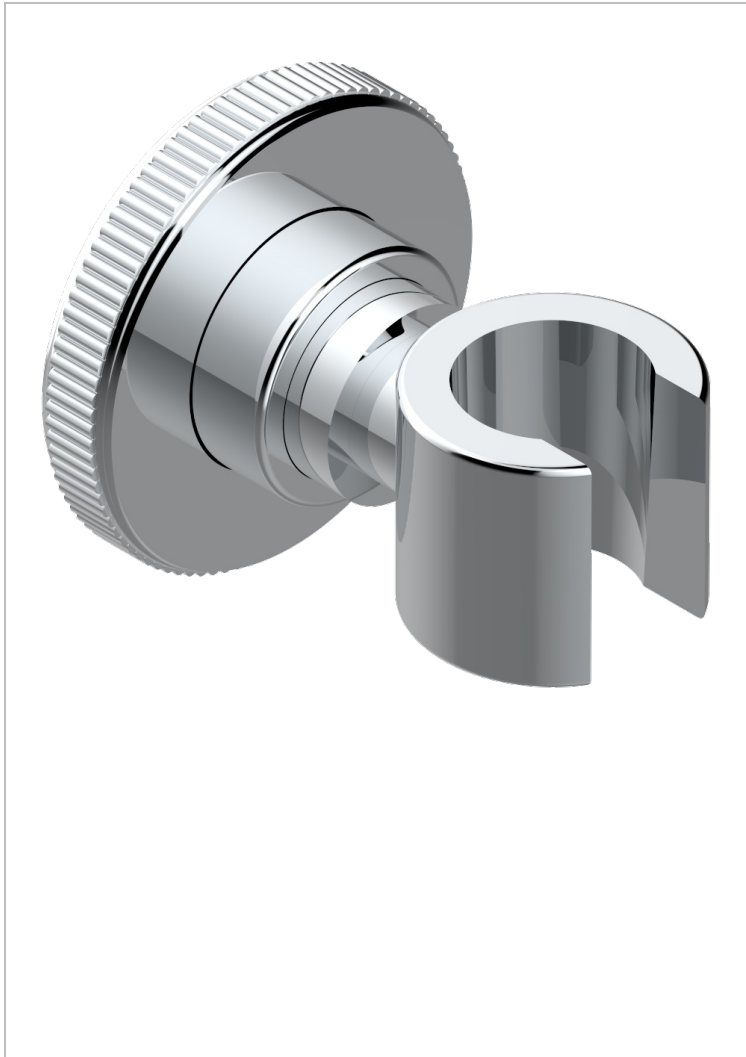

HIRONDELLES PLATINUM STAMPED

A4K-53F

Wall mounted fixed support bracket for handshower

THG[®]
PARIS

CHARACTERISTIC

- Hironnelles Platinum stamped
- Wall mounted fixed support bracket for handshower

AVAILABLE FINITIONS

Black ceram - D30
Blush PVD - H62
Brass color PVD - H49
Brown bronze color PVD - F33
Chrome polished - A02
Copper antique matt, coated - H07

Gold color PVD - H52
Gold mat - F07
Gold polished - F01
Graphite PVD - H64
Light coated bronze - D01
Matt Umber PVD - H67

Matt blush PVD - H60
Matt brass color PVD - H50
Matt brown bronze color PVD - F34
Matt chrome (American satin) - C02
Matt gold color PVD - H53
Matt graphite PVD - H65

Matt nickel (American satin) - C01
Matt nickel color PVD - H56
Nickel antique / Sovereign - H28
Nickel color PVD - H55
Nickel polished - B01
Soft gold - F30