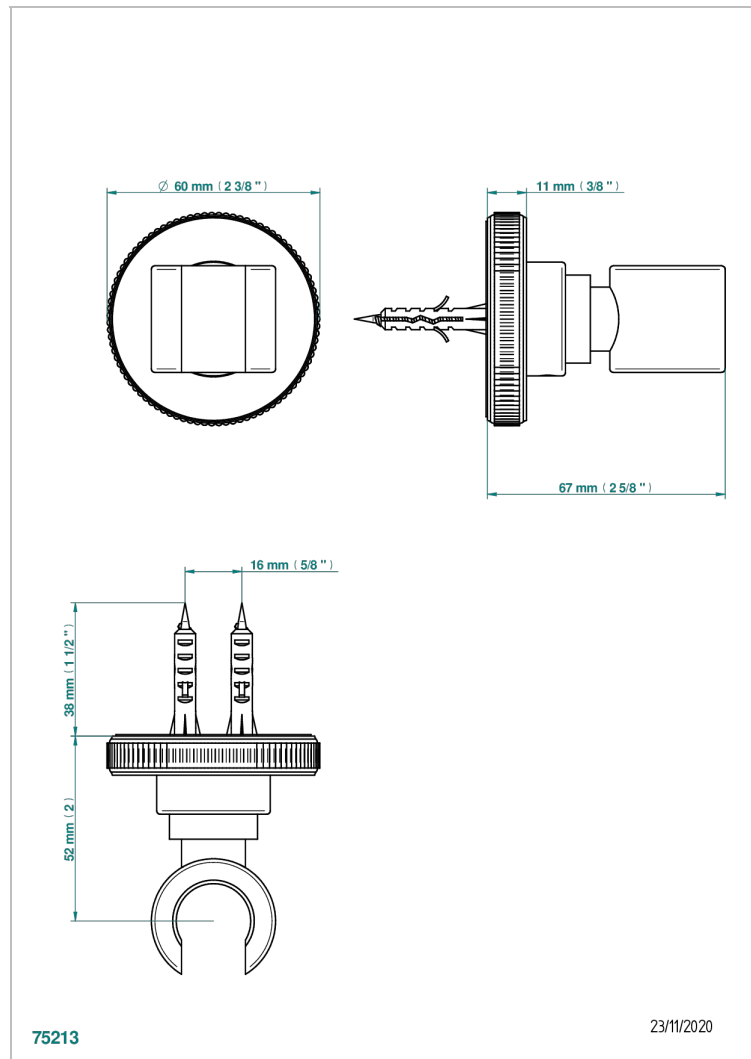

HIRONDELLES

A4J-53F

Wall mounted fixed support bracket for handshower

THG[®]
PARIS

CHARACTERISTIC

- Hironnelles
- Wall mounted fixed support bracket for handshower

AVAILABLE FINITIONS

Black ceram - D30
Blush PVD - H62
Brass color PVD - H49
Brown bronze color PVD - F33
Chrome polished - A02
Copper antique matt, coated - H07