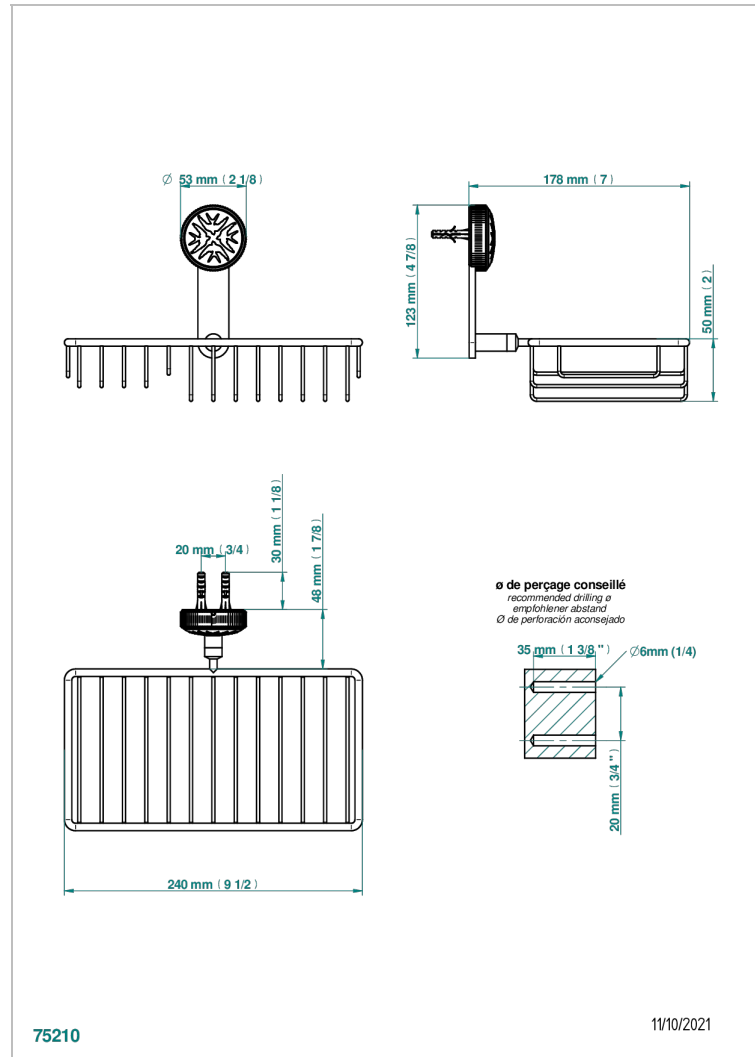

# HIRONDELLES

A4J-2620

Soap and sponge holder, wall mounted

75210

11/10/2021

## CHARACTERISTIC

- Hirondelles
- Soap and sponge holder, wall mounted