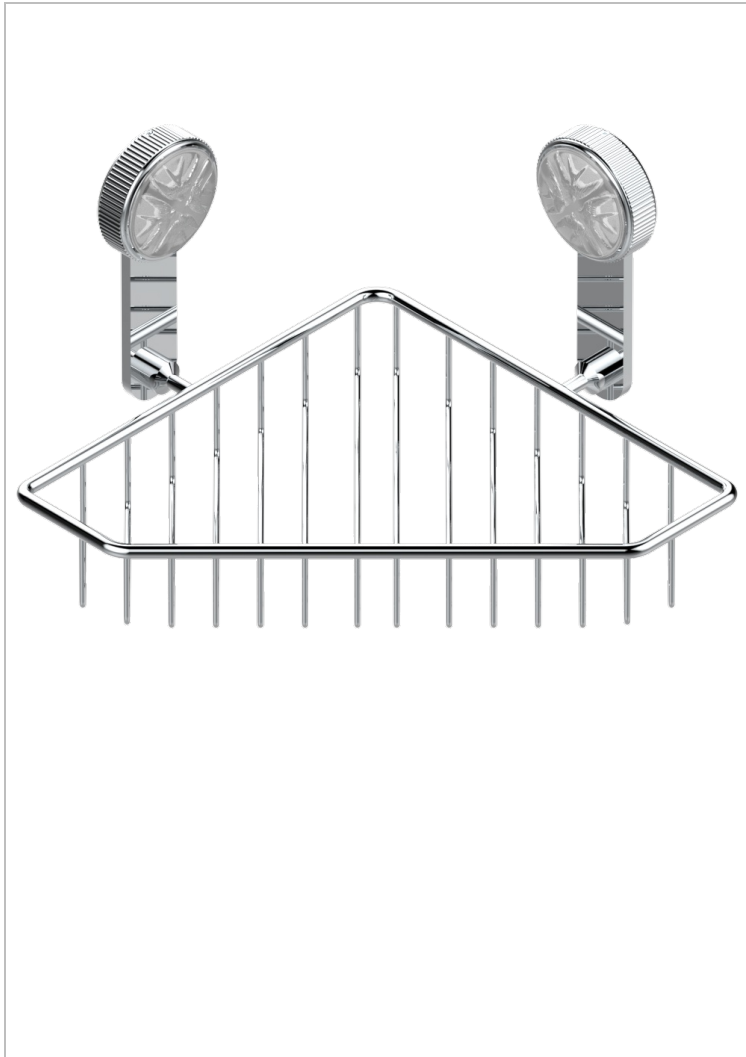

# HIRONDELLES

A4J-3623

Large corner soap basket, wall mounted

## CHARACTERISTIC

- Hironnelles
- Large corner soap basket, wall mounted