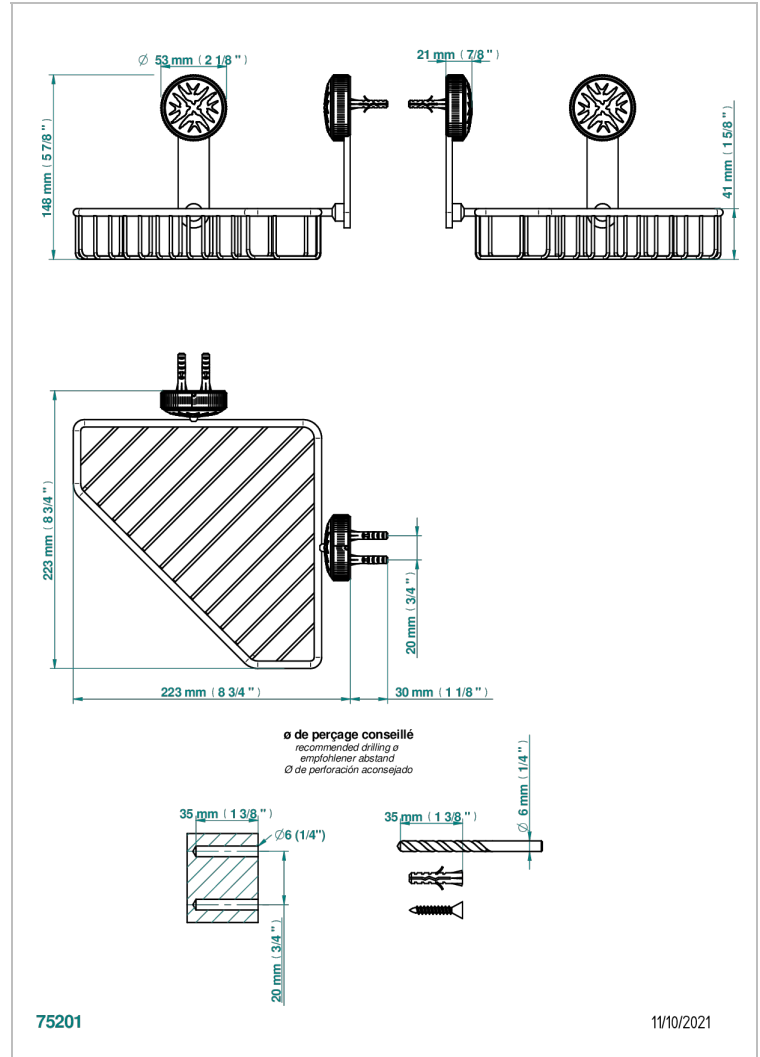

# HIRONDELLES

A4J-3623

Large corner soap basket, wall mounted

## CHARACTERISTIC

- Hironnelles
- Large corner soap basket, wall mounted