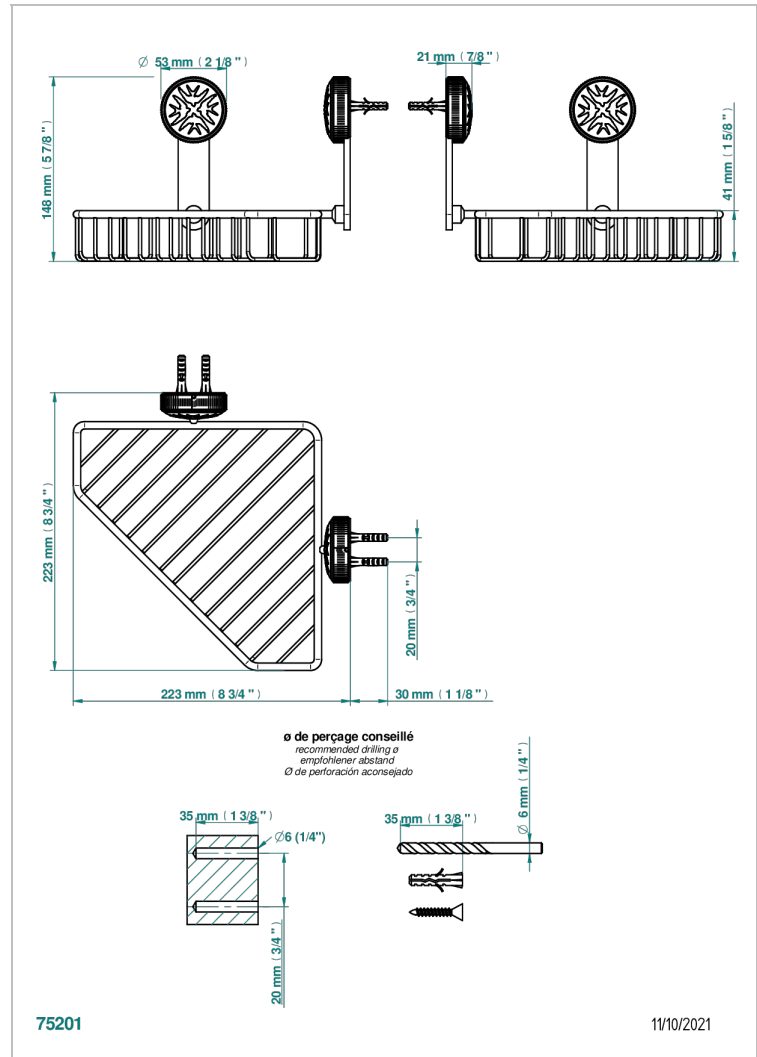

HIRONDELLES

A4J-3623

Corner soap dish with flanges, 200 x 200 mm

CHARACTERISTIC

- Hironnelles
- Corner soap dish with flanges, 200 x 200 mm

AVAILABLE FINITIONS

Antique nickel - H28
 Black ceram - D30
 Blush PVD - H62
 Brass color PVD - H49
 Brown bronze color PVD - F33
 Gold color PVD - H52