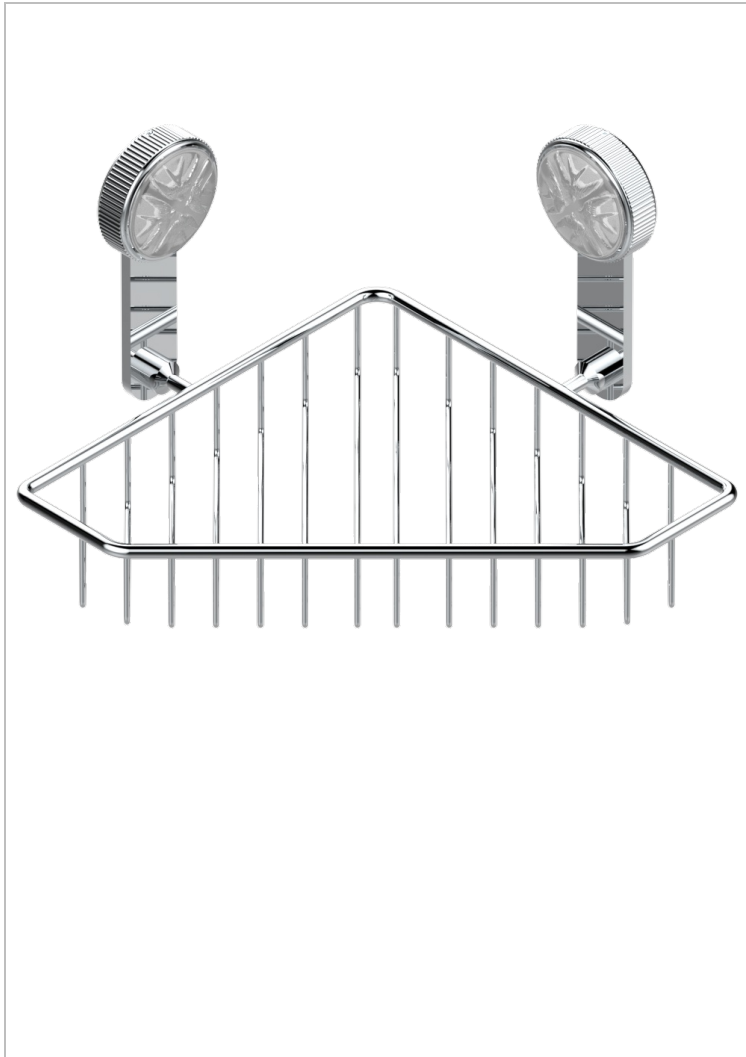

HIRONDELLES

A4J-3623

Corner soap dish with flanges, 200 x 200 mm

CHARACTERISTIC

- Hironnelles
- Corner soap dish with flanges, 200 x 200 mm

AVAILABLE FINITIONS

Antique nickel - H28
 Black ceram - D30
 Blush PVD - H62
 Brass color PVD - H49
 Brown bronze color PVD - F33
 Gold color PVD - H52

Graphite PVD - H64
 Lacquered light bronze - D01
 Matt Umber PVD - H67
 Matt blush PVD - H60
 Matt brass color PVD - H50
 Matt brown bronze color PVD - F34

Matt chrome - C02
 Matt gold - F07
 Matt gold color PVD - H53
 Matt graphite PVD - H65
 Matt nickel (color finish) - C01
 Matt nickel color PVD - H56

Nickel color PVD - H55
 Polished chrome (color finish) - A02
 Polished gold (color finish) - F01
 Polished nickel - B01
 Soft gold - F30
 Soft matt gold - F31

Umber PVD - H66
 Varnished matt antique red copper
 (color finish) - H07