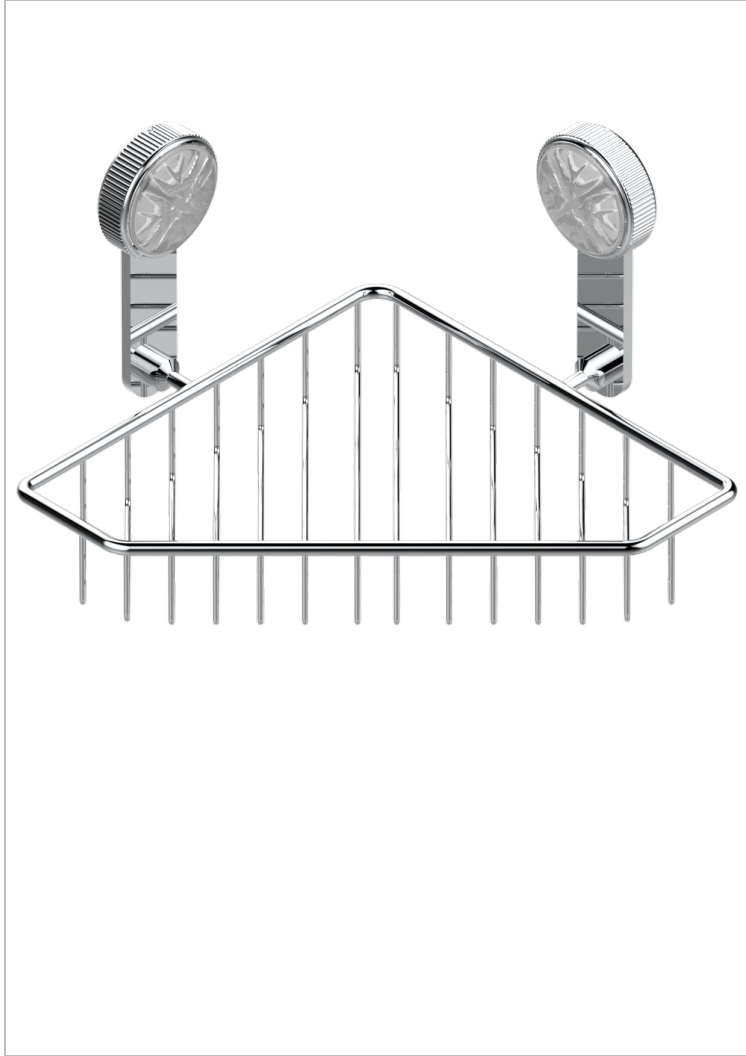

HIRONDELLES

A4J-3623

Corner soap dish with flanges, 200 x 200 mm

75201

11/10/2021

CHARACTERISTIC

- Hironnelles
- Corner soap dish with flanges, 200 x 200 mm

AVAILABLE FINITIONS

Antique nickel - H28
Black ceram - D30
Blush PVD - H62
Brass color PVD - H49
Brown bronze color PVD - F33
Gold color PVD - H52

Graphite PVD - H64
Lacquered light bronze - D01
Matt Umber PVD - H67
Matt blush PVD - H60
Matt brass color PVD - H50
Matt brown bronze color PVD - F34