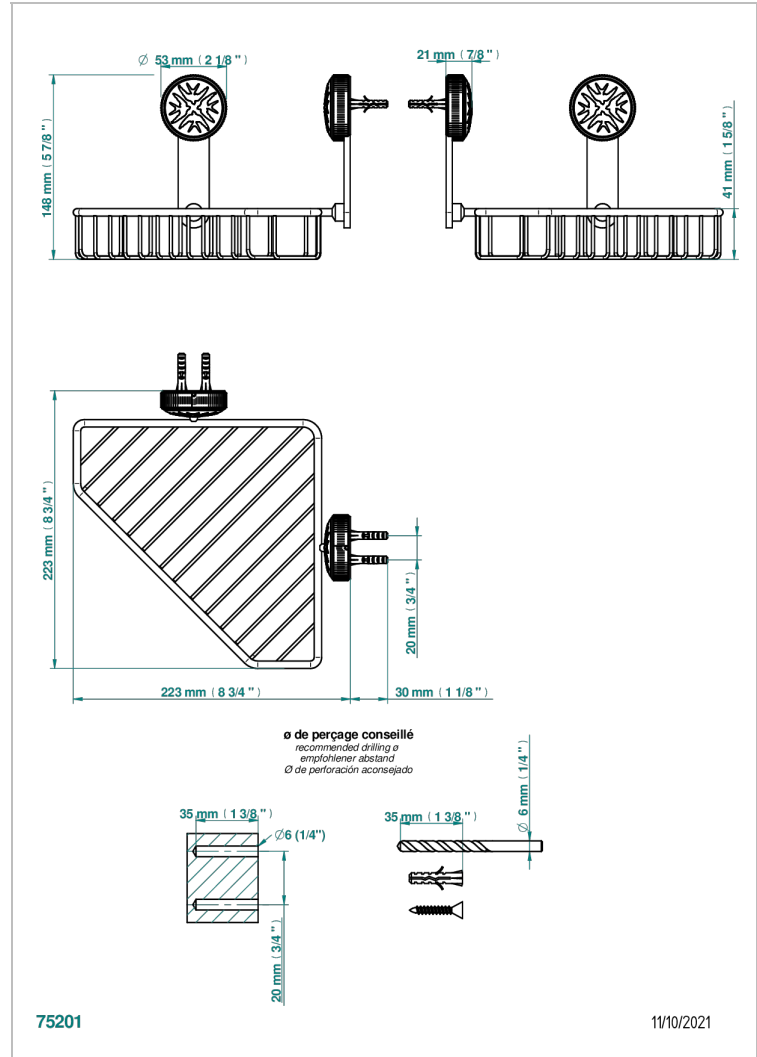

HIRONDELLES

A4J-3623

Corner soap dish with flanges, 200 x 200 mm

75201

11/10/2021

CHARACTERISTIC

- Hironnelles
- Corner soap dish with flanges, 200 x 200 mm

AVAILABLE FINITIONS