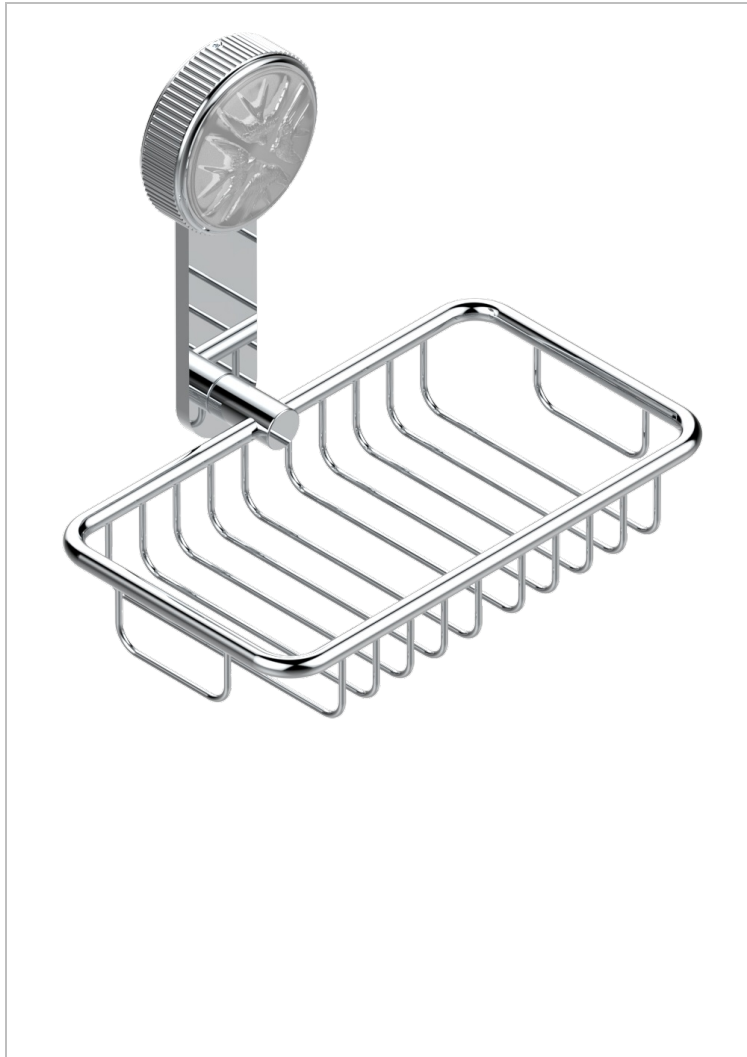

HIRONDELLES

A4J-620

Soap basket, wall mounted 6"1/4 x 3"5/8

CHARACTERISTIC

- Hironnelles
- Soap basket, wall mounted 6"1/4 x 3"5/8

AVAILABLE FINITIONS

Black ceram - D30
Blush PVD - H62
Brass color PVD - H49
Brown bronze color PVD - F33
Chrome polished - A02
Copper antique matt, coated - H07

Gold color PVD - H52
Gold mat - F07
Gold polished - F01
Graphite PVD - H64
Light coated bronze - D01
Matt Umber PVD - H67

Matt blush PVD - H60
Matt brass color PVD - H50
Matt brown bronze color PVD - F34
Matt chrome (American satin) - C02
Matt gold color PVD - H53
Matt graphite PVD - H65

Matt nickel (American satin) - C01
Matt nickel color PVD - H56
Nickel antique / Sovereign - H28
Nickel color PVD - H55
Nickel polished - B01
Soft gold - F30

Soft matt gold - F31
Umber PVD - H66