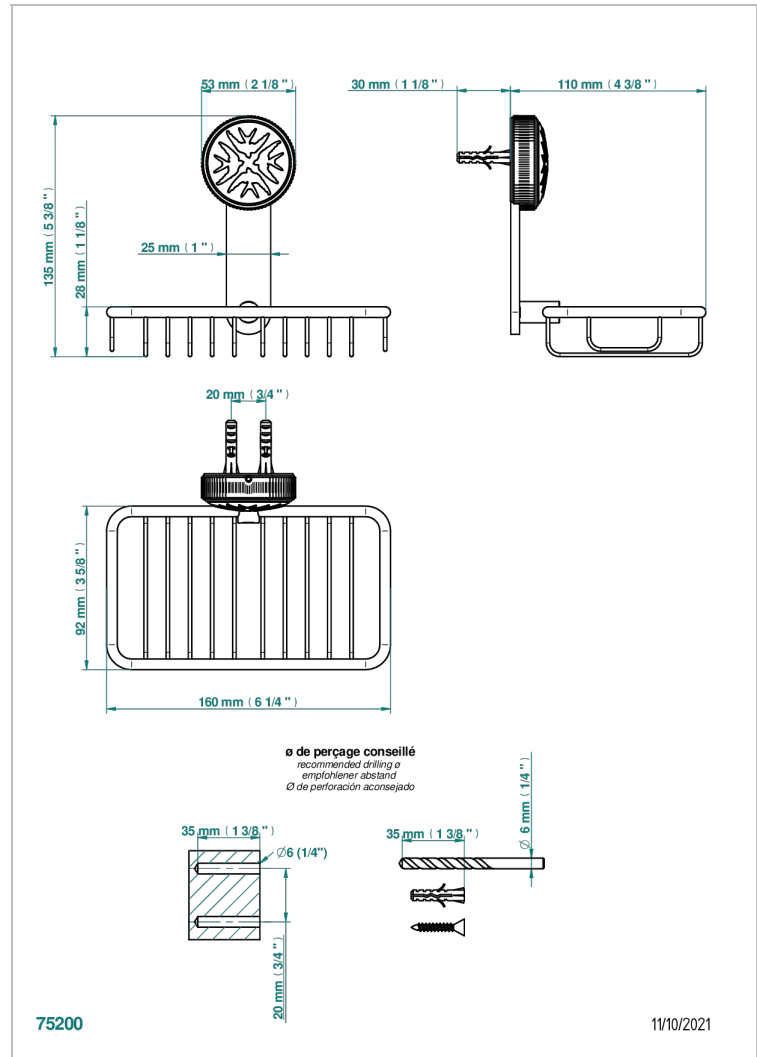

HIRONDELLES

A4J-620

Soap basket, wall mounted 6"1/4 x 3"5/8

CHARACTERISTIC

- Hironnelles
- Soap basket, wall mounted 6"1/4 x 3"5/8

AVAILABLE FINITIONS

Black ceram - D30
Blush PVD - H62
Brass color PVD - H49
Brown bronze color PVD - F33
Chrome polished - A02
Copper antique matt, coated - H07