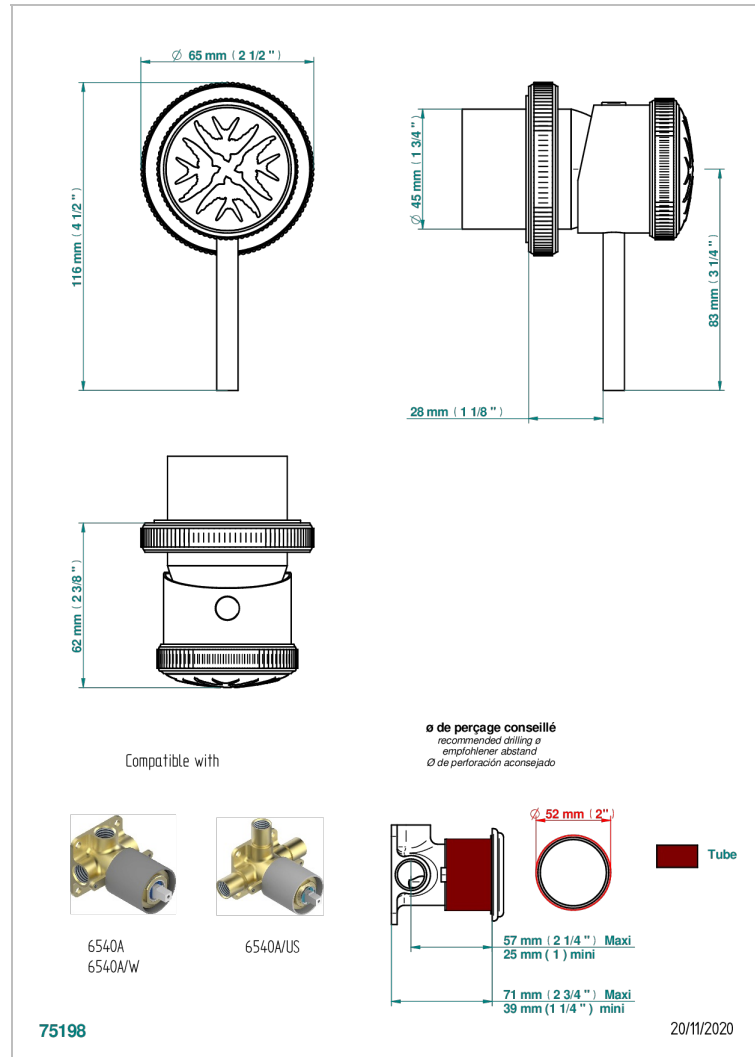

HIRONDELLES

A4J-6540RB

Trim only for wall mixer on rosette

CHARACTERISTIC

- Hirondelles
- Trim only for wall mixer on rosette

RELATED SKU'S

- Ref. G00-6540A/US Built-in part for wall mounted flush fit shower mixer 2 inlets 1/2" -1 outlet 1/2" -US model