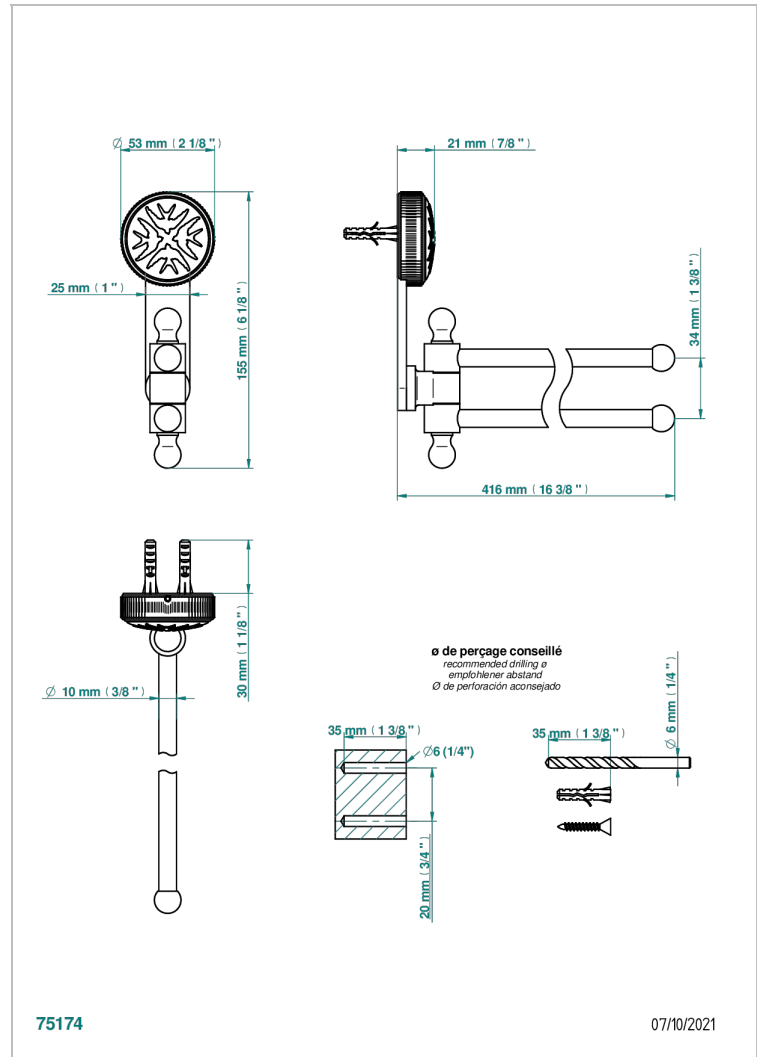

# HIRONDELLES

A4J-522

Towel bar 15 3/4" long, double swivel

## CHARACTERISTIC

- Hirondelles
- Towel bar 15 3/4" long, double swivel