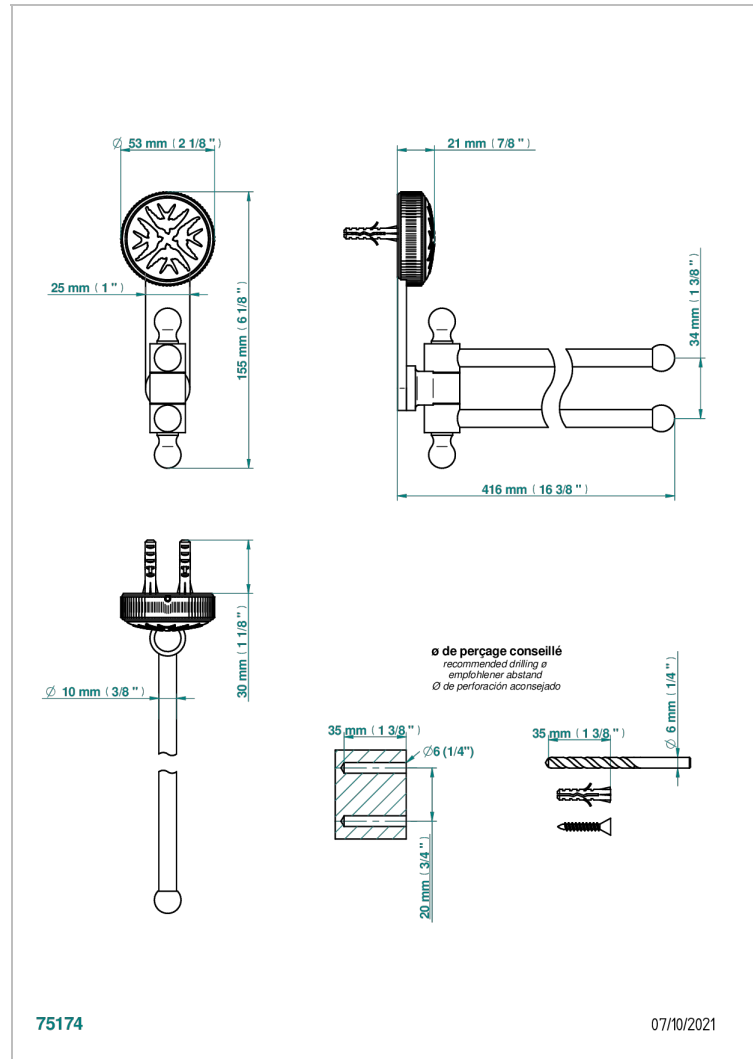

HIRONDELLES

A4J-522

Double towel holder, 2 mobile rails, length: 400 mm, \varnothing 16 mm

CHARACTERISTIC

- Hirondelles
- Double towel holder, 2 mobile rails, length: 400 mm, \varnothing 16 mm

AVAILABLE FINITIONS

Umber PVD - H66
Varnished matt antique red copper (color finish) - H07