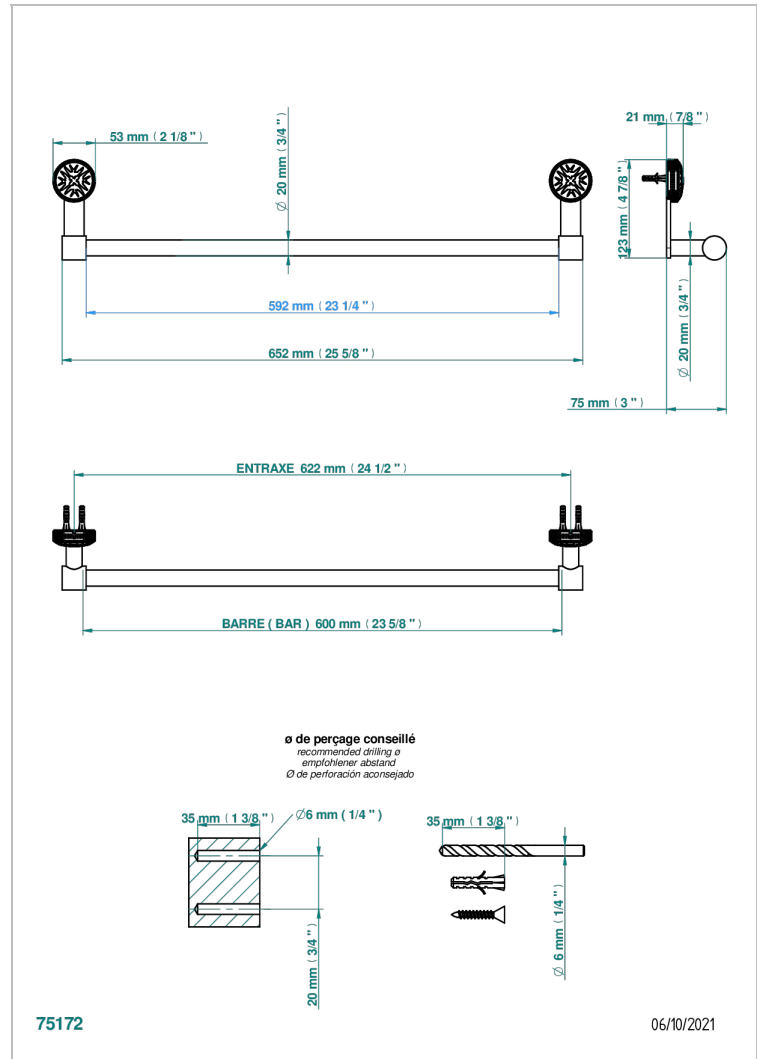

HIRONDELLES

A4J-520/60

Single towel rail, fixed rail, length: 600 mm, \varnothing 20 mm

CHARACTERISTIC

- Hirondelles
- Single towel rail, fixed rail, length: 600 mm, \varnothing 20 mm

AVAILABLE FINITIONS

Antique nickel - H28
Black ceram - D30
Blush PVD - H62
Brass color PVD - H49
Brown bronze color PVD - F33
Gold color PVD - H52