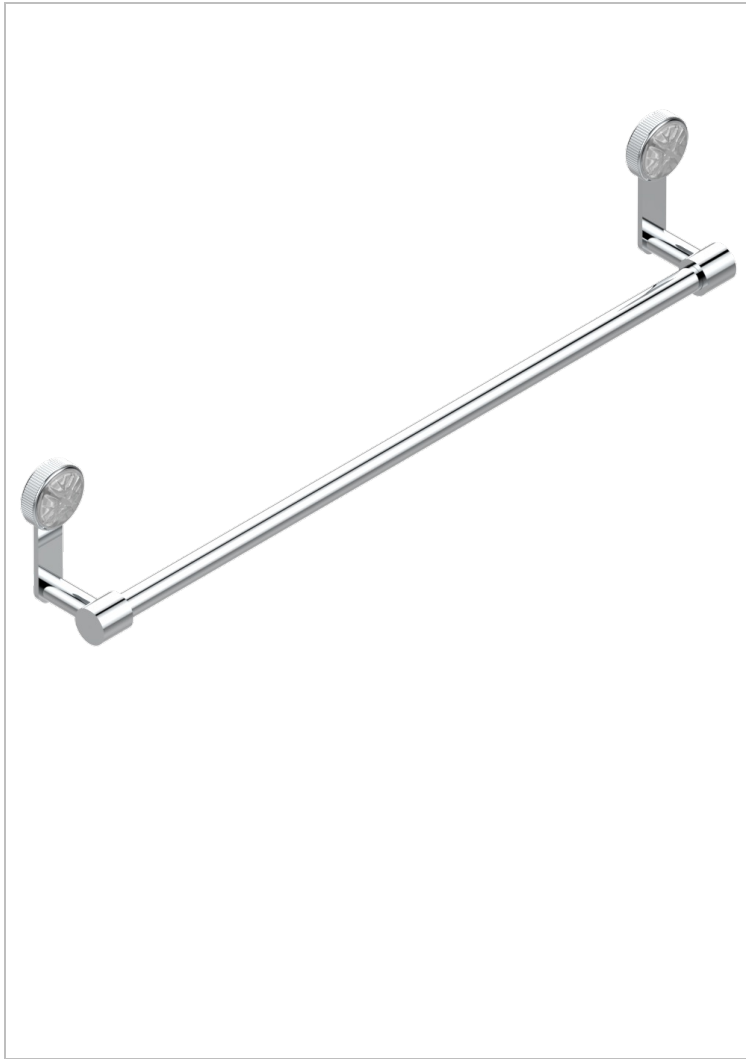

# HIRONDELLES

A4J-520/60

Single towel rail, fixed rail, length: 600 mm,  $\varnothing$  20 mm

## CHARACTERISTIC

- Hirondelles
- Single towel rail, fixed rail, length: 600 mm,  $\varnothing$  20 mm

## AVAILABLE FINITIONS

Antique nickel - H28  
Black ceram - D30  
Blush PVD - H62  
Brass color PVD - H49  
Brown bronze color PVD - F33  
Gold color PVD - H52

Graphite PVD - H64  
Lacquered light bronze - D01  
Matt Umber PVD - H67  
Matt blush PVD - H60  
Matt brass color PVD - H50  
Matt brown bronze color PVD - F34