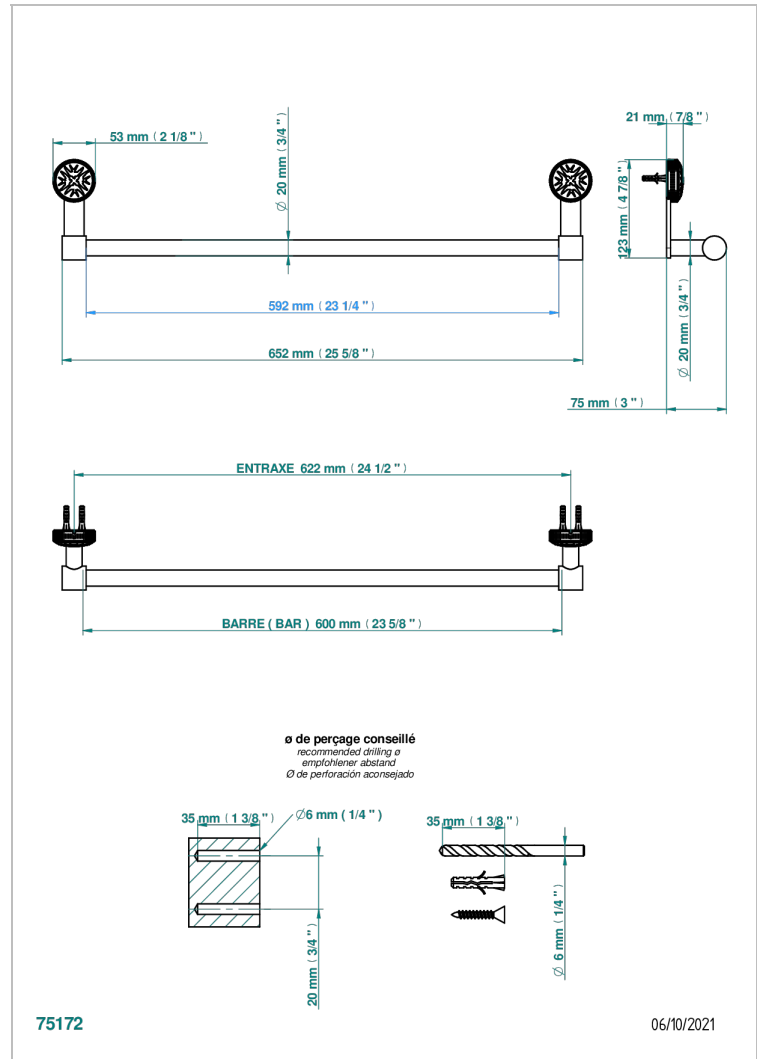

# HIRONDELLES

A4J-520/60

Single towel rail, fixed rail, length: 600 mm,  $\varnothing$  20 mm

## CHARACTERISTIC

- Hirondelles
- Single towel rail, fixed rail, length: 600 mm,  $\varnothing$  20 mm