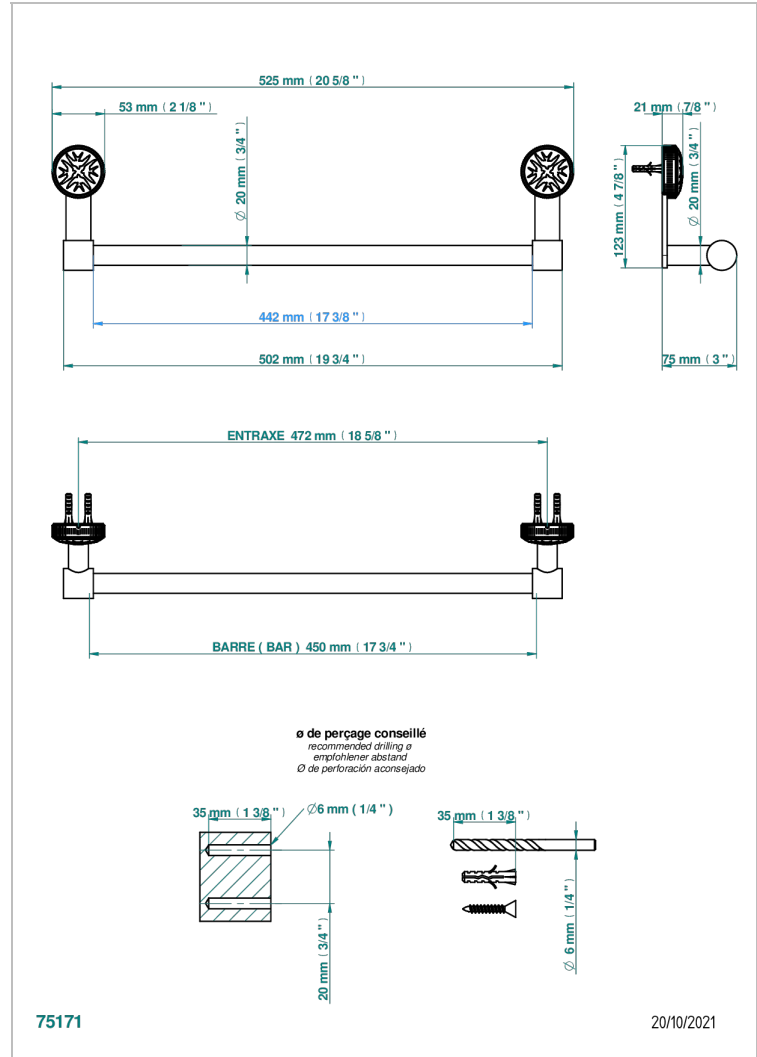

HIRONDELLES

A4J-520/45

Single towel rail, fixed rail, length: 450 mm, ø 20 mm

CHARACTERISTIC

- Hirondelles
- Single towel rail, fixed rail, length: 450 mm, ø 20 mm

AVAILABLE FINITIONS

Antique nickel - H28
Black ceram - D30
Blush PVD - H62
Brass color PVD - H49
Brown bronze color PVD - F33
Gold color PVD - H52