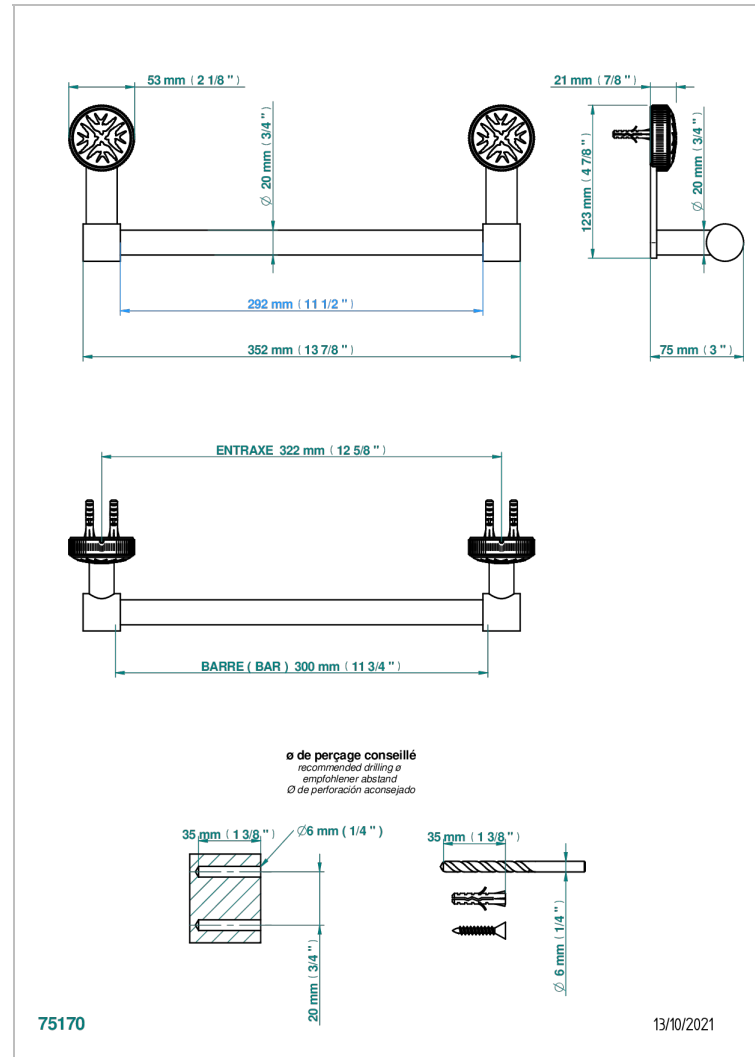

HIRONDELLES

A4J-520/30

Towel bar, 12" long

CHARACTERISTIC

- Hirondelles
- Towel bar, 12" long

AVAILABLE FINITIONS

Black ceram - D30
Blush PVD - H62
Brass color PVD - H49
Brown bronze color PVD - F33
Chrome polished - A02
Copper antique matt, coated - H07