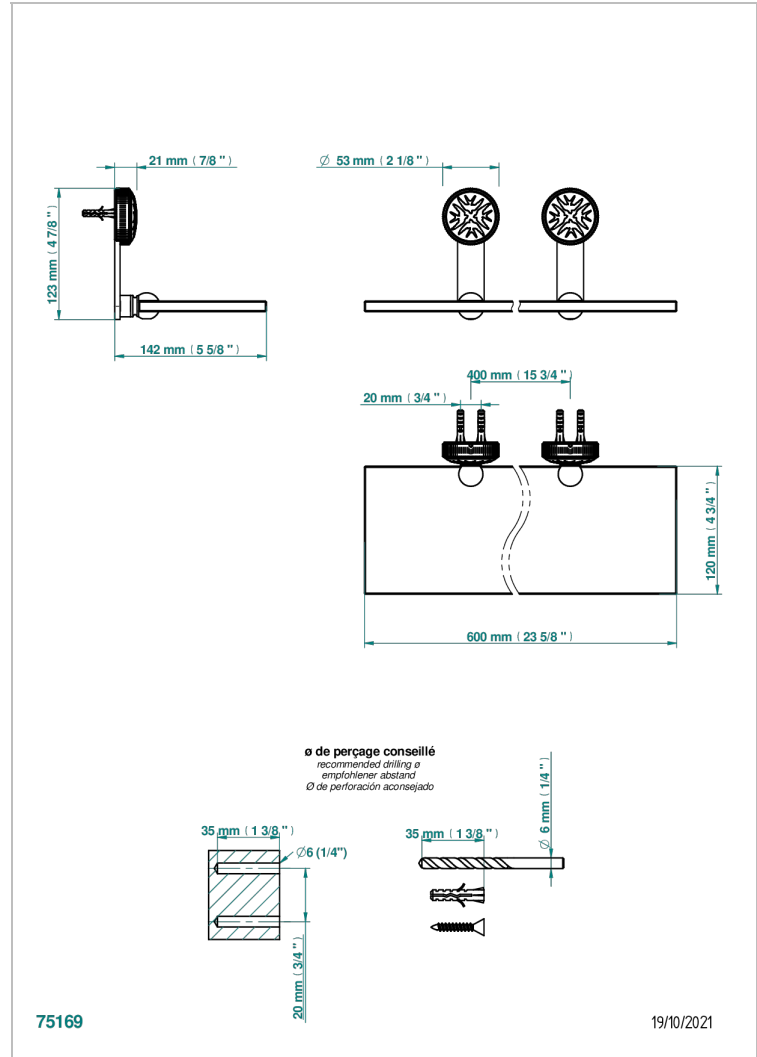

HIRONDELLES

A4J-564

Glass shelf with brackets

CHARACTERISTIC

- Hirondelles
- Glass shelf with brackets

AVAILABLE FINITIONS

Black ceram - D30
Blush PVD - H62
Brass color PVD - H49
Brown bronze color PVD - F33
Chrome polished - A02
Copper antique matt, coated - H07