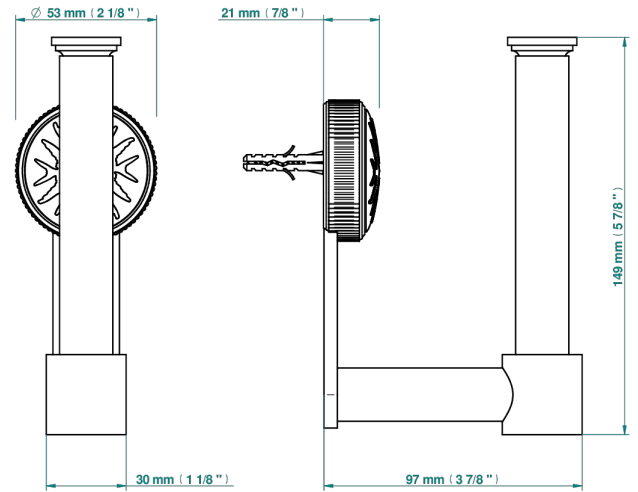

HIRONDELLES

A4J-542

Reserve toilet paper holder

75149

19/10/2021

CHARACTERISTIC

- Hironnelles
- Reserve toilet paper holder

AVAILABLE FINITIONS

Black ceram - D30
Blush PVD - H62
Brass color PVD - H49
Brown bronze color PVD - F33
Chrome polished - A02
Copper antique matt, coated - H07

Gold color PVD - H52
Gold mat - F07
Gold polished - F01
Graphite PVD - H64
Light coated bronze - D01
Matt Umber PVD - H67

Matt blush PVD - H60
Matt brass color PVD - H50
Matt brown bronze color PVD - F34
Matt chrome (American satin) - C02
Matt gold color PVD - H53
Matt graphite PVD - H65

Matt nickel (American satin) - C01
Matt nickel color PVD - H56
Nickel antique / Sovereign - H28
Nickel color PVD - H55
Nickel polished - B01
Soft gold - F30

Soft matt gold - F31
Umber PVD - H66