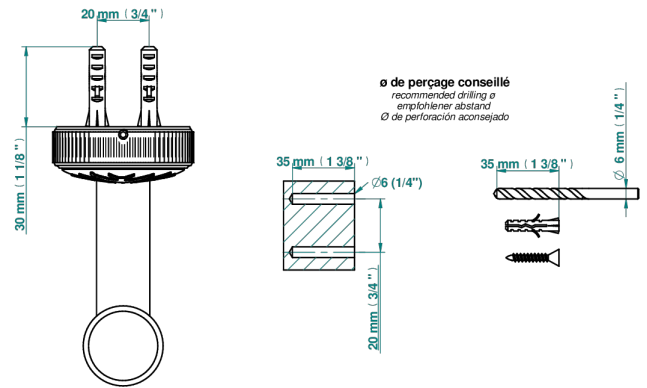

HIRONDELLES

A4J-542

Reserve toilet paper holder

75149

19/10/2021

CHARACTERISTIC

- Hironnelles
- Reserve toilet paper holder

AVAILABLE FINITIONS

Black ceram - D30
Blush PVD - H62
Brass color PVD - H49
Brown bronze color PVD - F33
Chrome polished - A02
Copper antique matt, coated - H07

Gold color PVD - H52
Gold mat - F07
Gold polished - F01
Graphite PVD - H64
Light coated bronze - D01
Matt Umber PVD - H67

Matt blush PVD - H60
Matt brass color PVD - H50
Matt brown bronze color PVD - F34
Matt chrome (American satin) - C02
Matt gold color PVD - H53
Matt graphite PVD - H65

Matt nickel (American satin) - C01
Matt nickel color PVD - H56
Nickel antique / Sovereign - H28
Nickel color PVD - H55
Nickel polished - B01
Soft gold - F30

Soft matt gold - F31
Umber PVD - H66