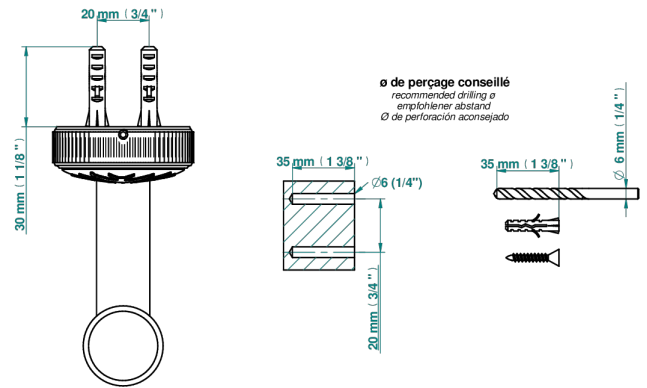

HIRONDELLES

A4J-542

Wall mounted WC reserve paper holder

75149

19/10/2021

CHARACTERISTIC

- Hirondelles
- Wall mounted WC reserve paper holder

AVAILABLE FINITIONS