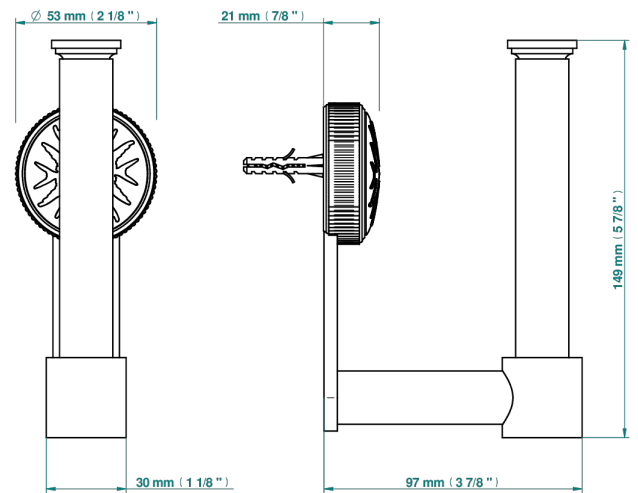

HIRONDELLES

A4J-542

Wall mounted WC reserve paper holder

75149

19/10/2021

CHARACTERISTIC

- Hirondelles
- Wall mounted WC reserve paper holder

AVAILABLE FINITIONS