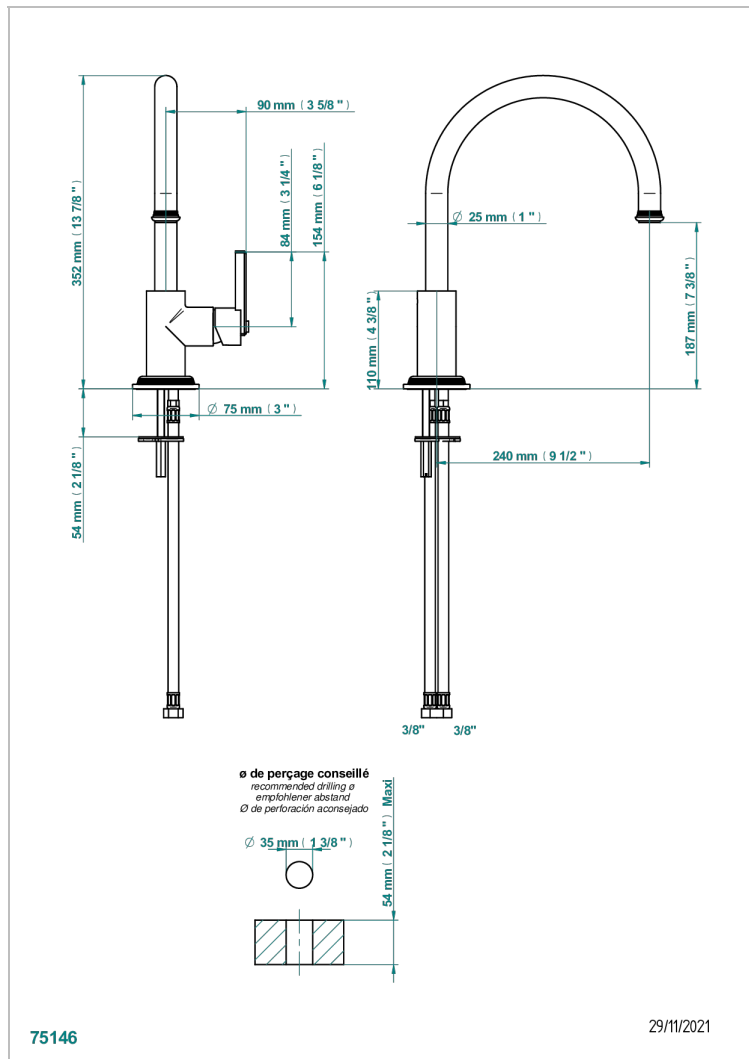

WEST COAST METAL WITH LEVER

U9B-6181N

Single lever sink mixer with swivel spout

CHARACTERISTIC

- West Coast Metal with lever
- Single lever sink mixer with swivel spout

AVAILABLE FINITIONS

Antique nickel - H28
Black ceram - D30
Blush PVD - H62
Brass color PVD - H49
Brown bronze color PVD - F33
Gold color PVD - H52