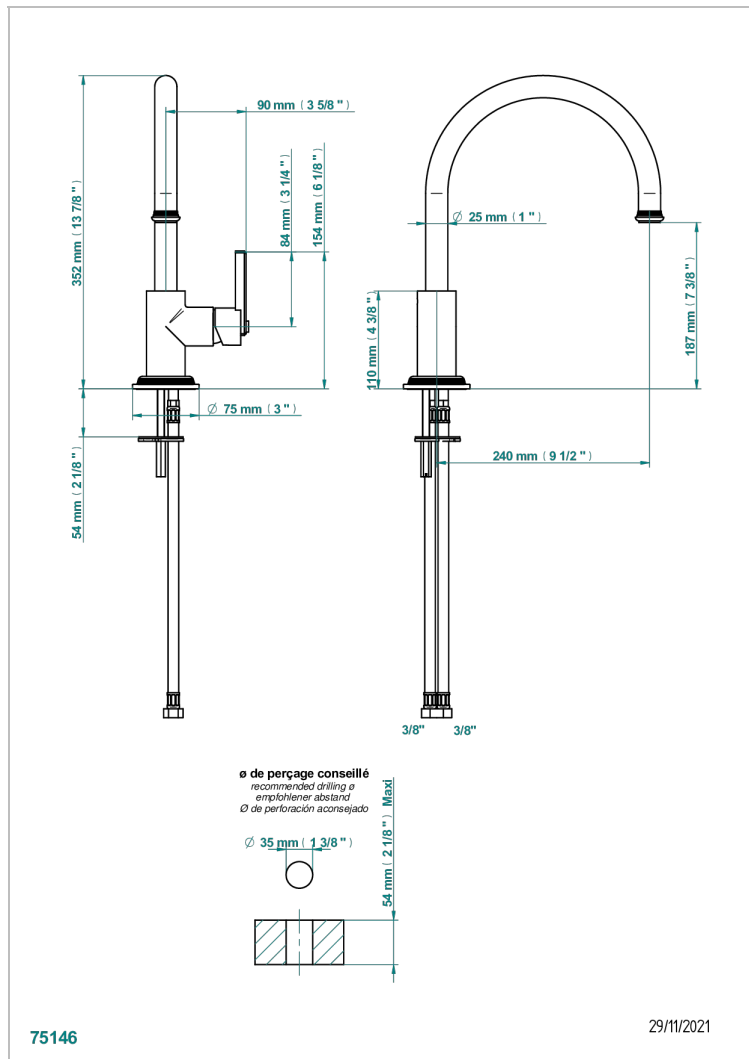

WEST COAST METAL WITH LEVER

U9B-6181N

Single lever sink mixer with swivel spout

CHARACTERISTIC

- West Coast Metal with lever
- Single lever sink mixer with swivel spout

AVAILABLE FINITIONS

Antique nickel - H28
 Black ceram - D30
 Blush PVD - H62
 Brass color PVD - H49
 Brown bronze color PVD - F33
 Gold color PVD - H52