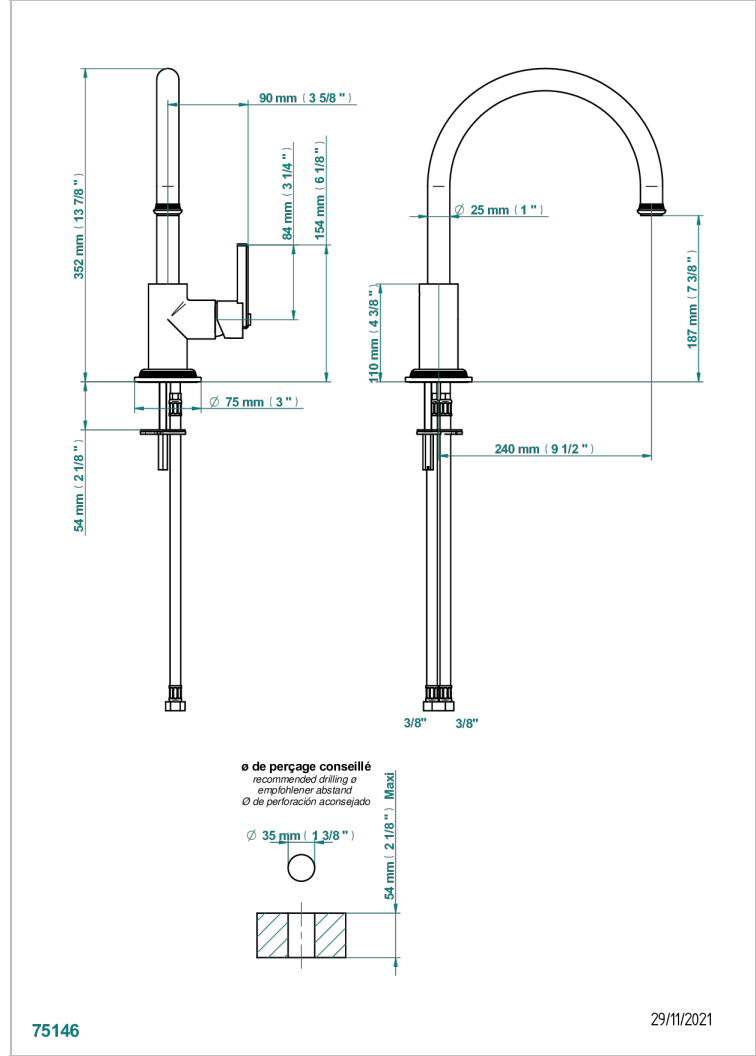

WEST COAST METAL WITH LEVER

U9B-6181N

可转向喷嘴水槽温控龙头

THG[®]
PARIS

特色

- West Coast Metal with lever
- 可转向喷嘴水槽温控龙头

可选饰面

Black ceram - D30
Blush PVD - H62
Graphite PVD - H64
Matt Umber PVD - H67
Matt blush PVD - H60
Matt graphite PVD - H65