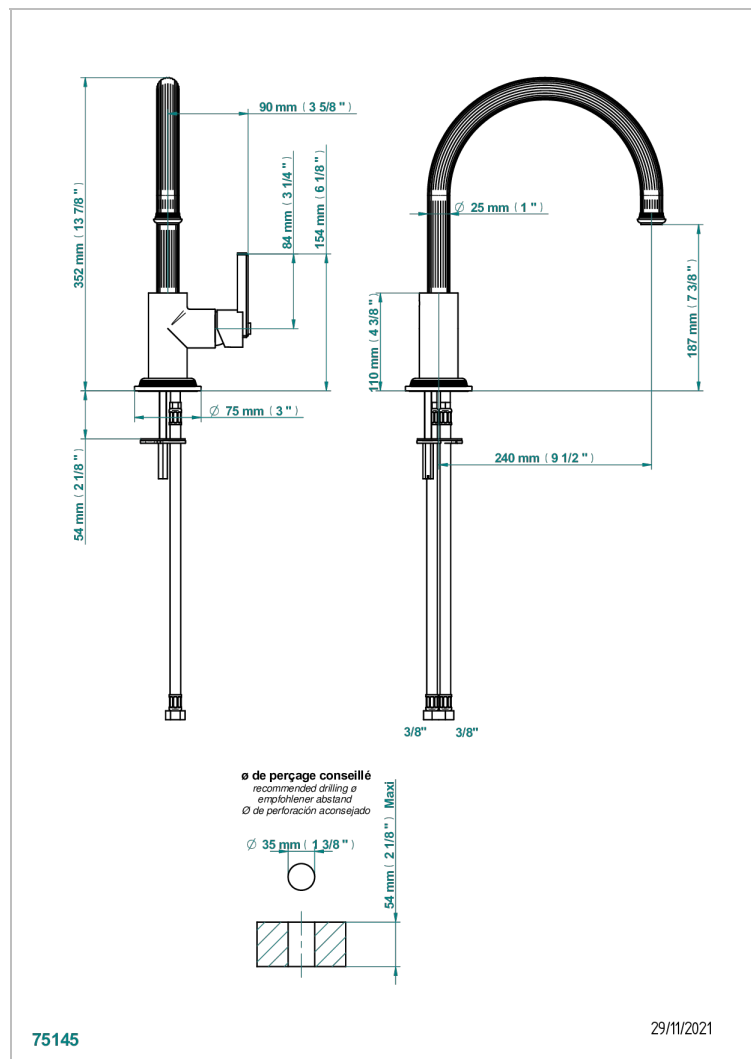

GRAND CENTRAL METAL WITH LEVER

U9L-6181N

Single lever sink mixer with swivel spout

THG[®]
PARIS

CHARACTERISTIC

- Grand central Metal with lever
- Single lever sink mixer with swivel spout

AVAILABLE FINITIONS