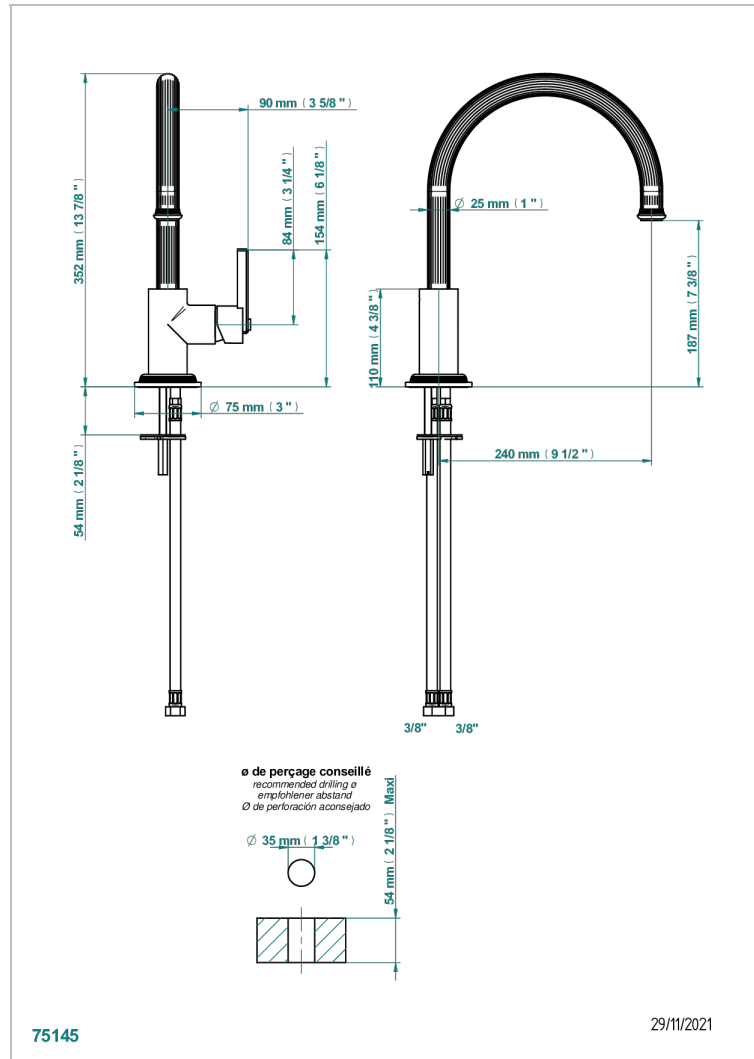

GRAND CENTRAL METAL WITH LEVER

U9L-6181N

Single lever sink mixer with swivel spout

CHARACTERISTIC

- Grand central Metal with lever
- Single lever sink mixer with swivel spout

AVAILABLE FINITIONS

Antique nickel - H28
Black ceram - D30
Blush PVD - H62
Brass color PVD - H49
Brown bronze color PVD - F33
Gold color PVD - H52