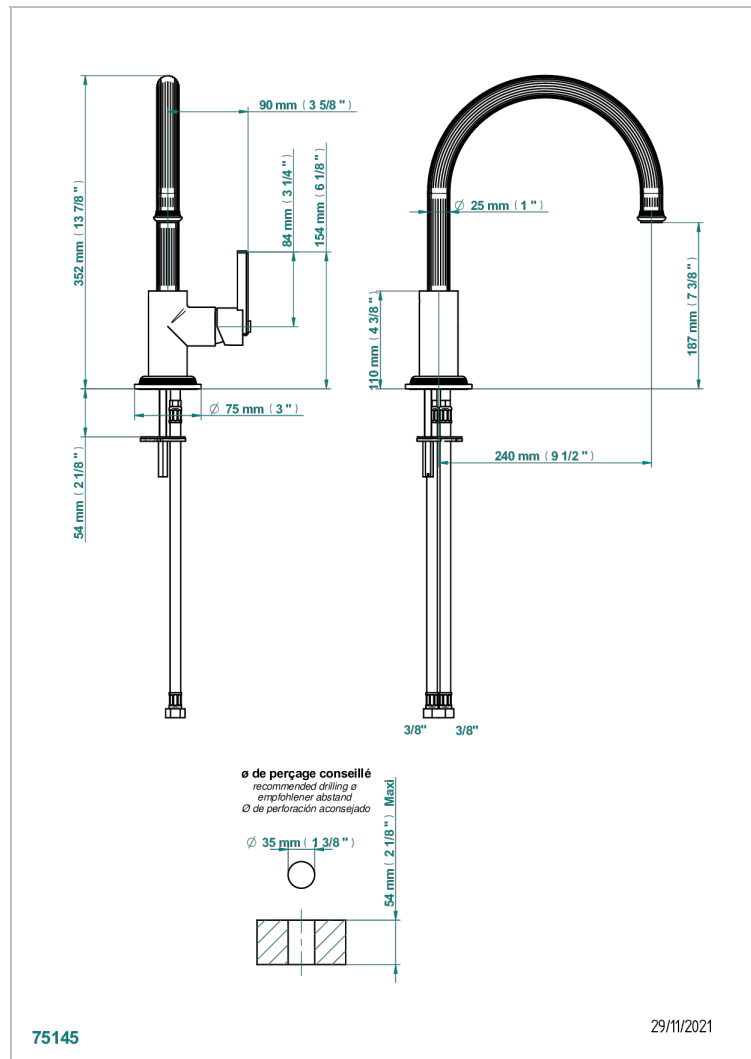

GRAND CENTRAL METAL WITH LEVER

U9L-6181N

Single lever sink mixer with swivel spout

THG[®]
PARIS

CHARACTERISTIC

- Grand central Metal with lever
- Single lever sink mixer with swivel spout

AVAILABLE FINITIONS