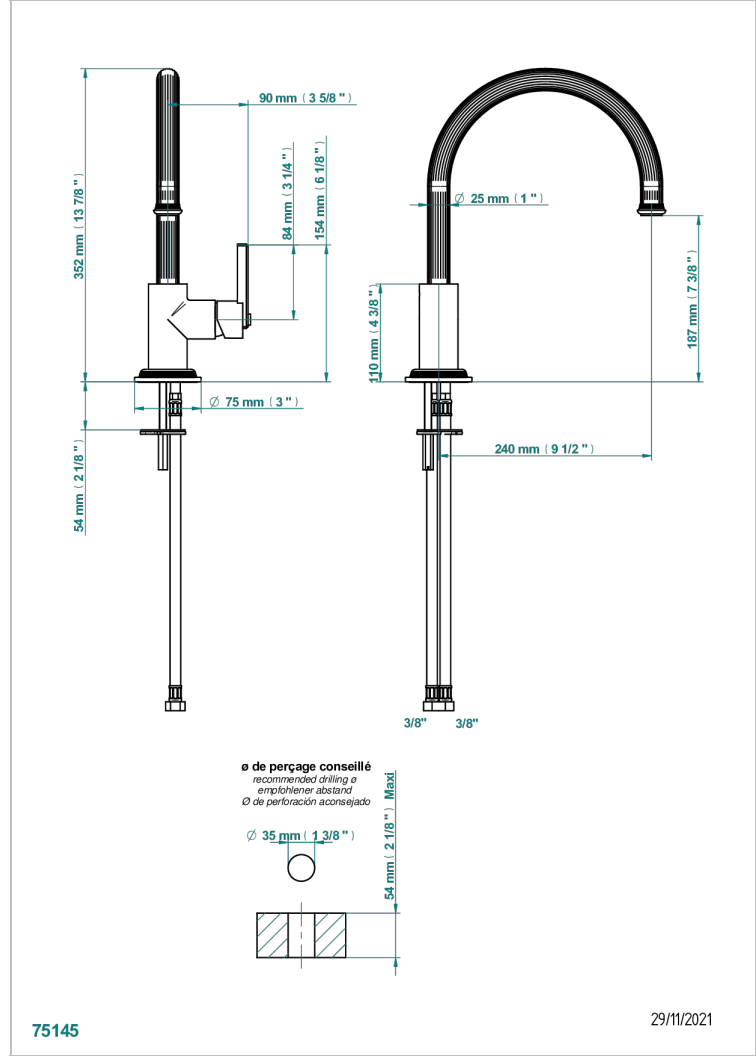

GRAND CENTRAL METAL

U9K-6181N

Single lever sink mixer with swivel spout

THG[®]
PARIS

CHARACTERISTIC

- Grand central Metal
- Single lever sink mixer with swivel spout

AVAILABLE FINITIONS

Antique nickel - H28
Black ceram - D30
Blush PVD - H62
Brass color PVD - H49
Brown bronze color PVD - F33
Gold color PVD - H52