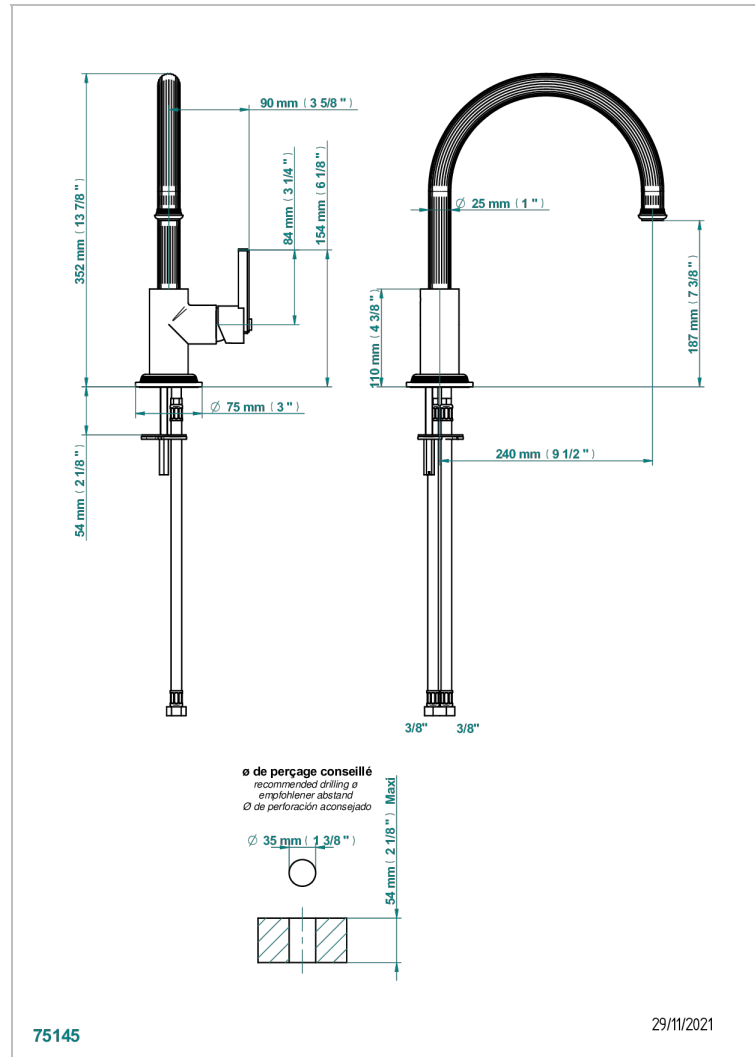

GRAND CENTRAL METAL

U9K-6181N

Single lever sink mixer with swivel spout

75145

29/11/2021

CHARACTERISTIC

- Grand central Metal
- Single lever sink mixer with swivel spout

AVAILABLE FINITIONS