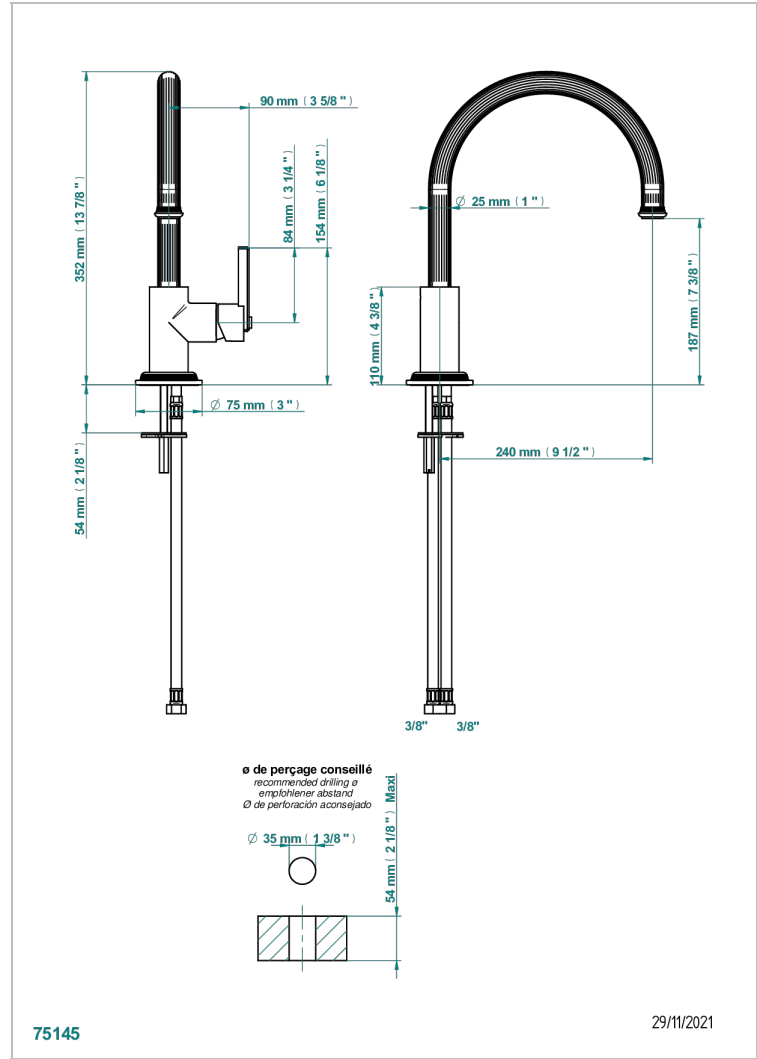

GRAND CENTRAL METAL

U9K-6181N

Single lever sink mixer with swivel spout

CHARACTERISTIC

- Grand central Metal
- Single lever sink mixer with swivel spout

AVAILABLE FINITIONS

Antique nickel - H28
Black ceram - D30
Blush PVD - H62
Brass color PVD - H49
Brown bronze color PVD - F33
Gold color PVD - H52