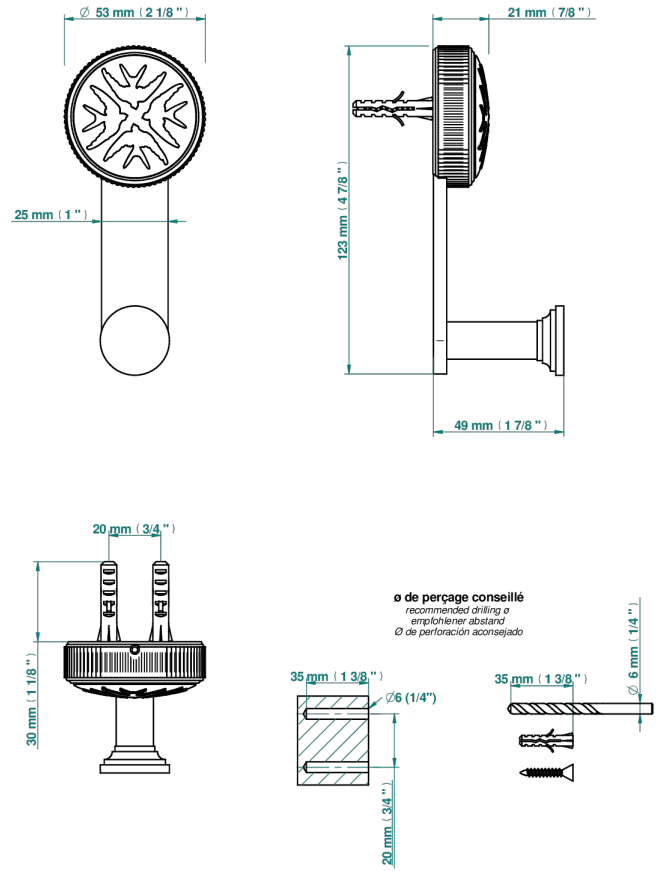

HIRONDELLES

A4J-517

Single robe hook

75140

19/10/2021

CHARACTERISTIC

- Hirondelles
- Single robe hook

AVAILABLE FINITIONS

Umber PVD - H66
Varnished matt antique red copper (color finish) - H07